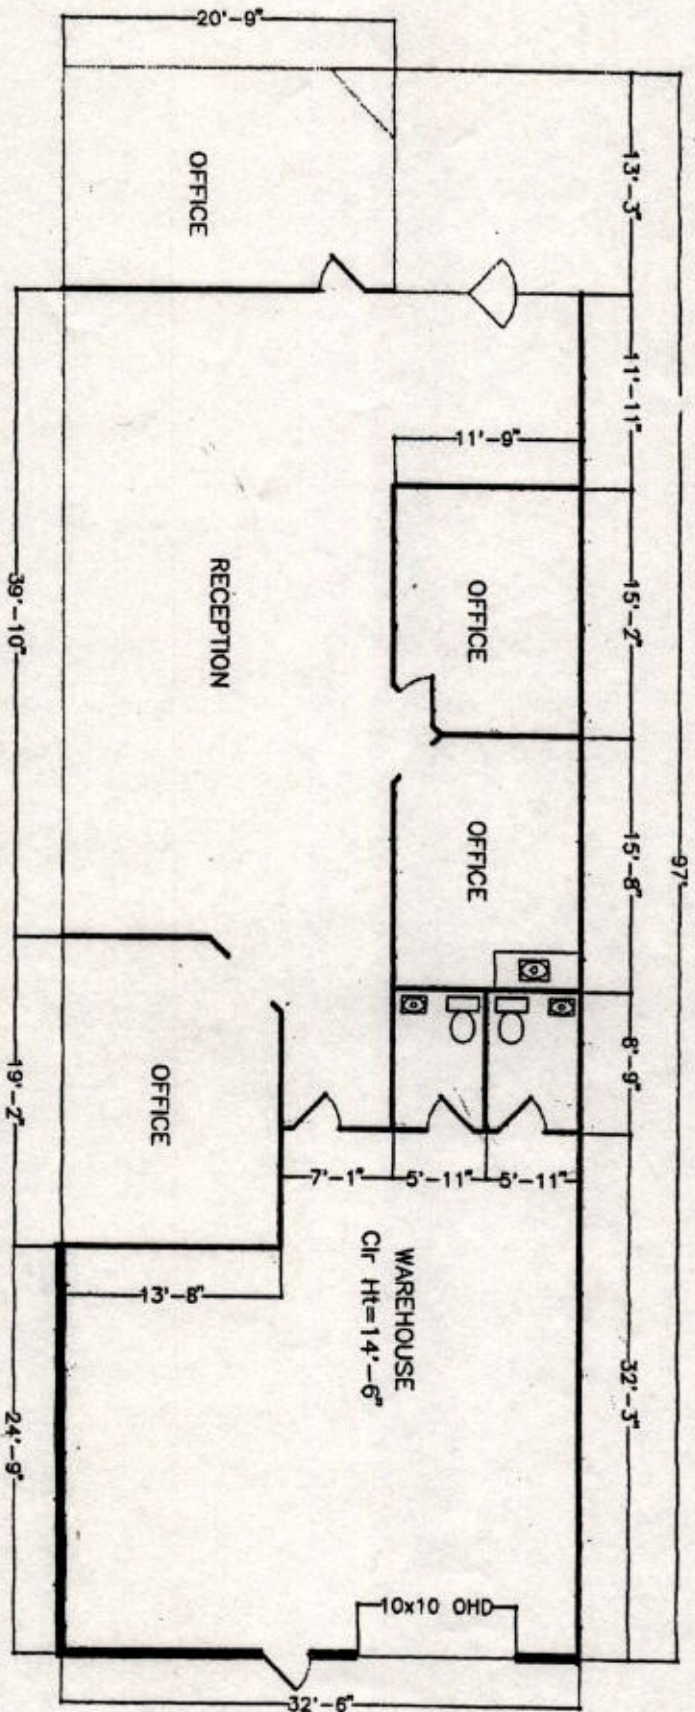

Westmount Tech Center
9831 South 51st Street Suite E128
Phoenix, AZ 85044
3,053 Sq. Ft.

Includes: Reception, 4 Offices, 1 Bull Pen, 1 Men's and 1 Women's Restroom,
Warehouse = 768 sf