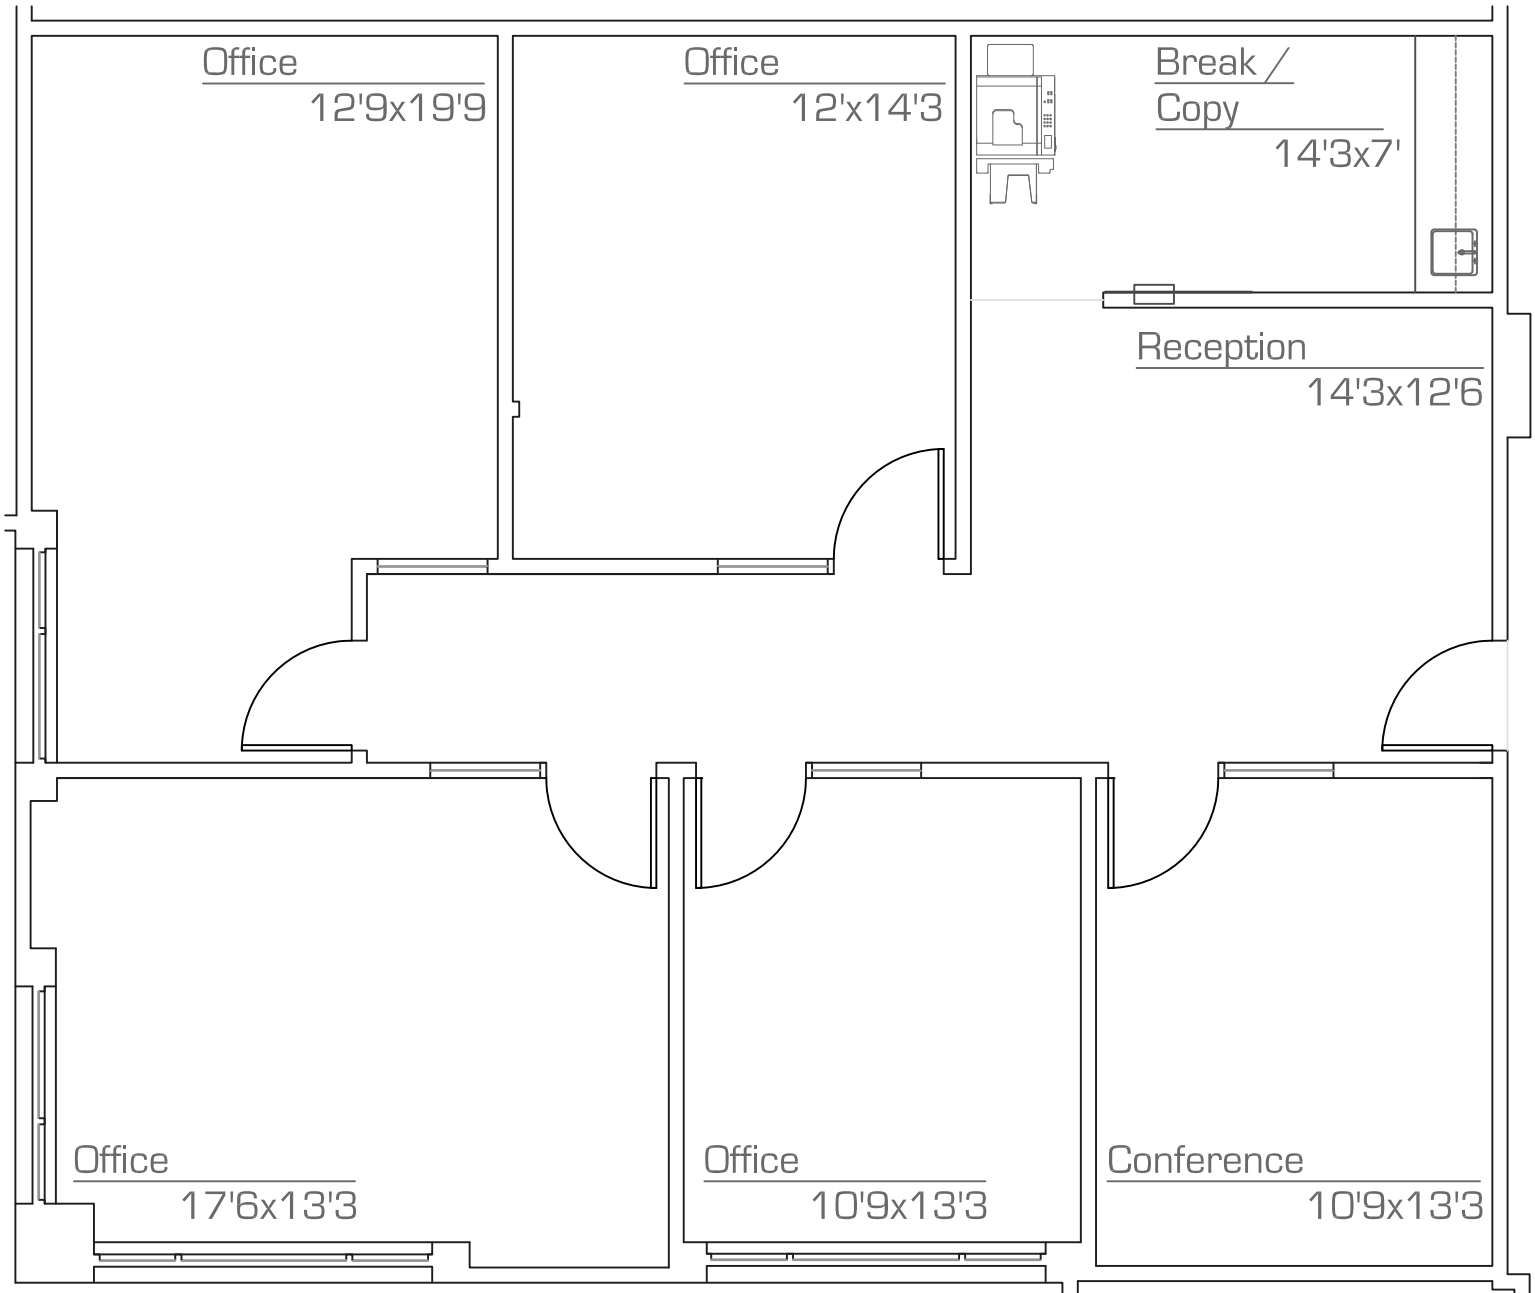

# Pinnacle Peak Place

8525 East Pinnacle Peak Road - Scottsdale

Suite 135 - 1,631 RSF

## Space Plan A

scale: nts  
31.March.2011

\*All dimensions are approximate  
\*All information is of general nature

precision**DIMENSIONS**

as built . space plans  
architectural design

602.790.6412