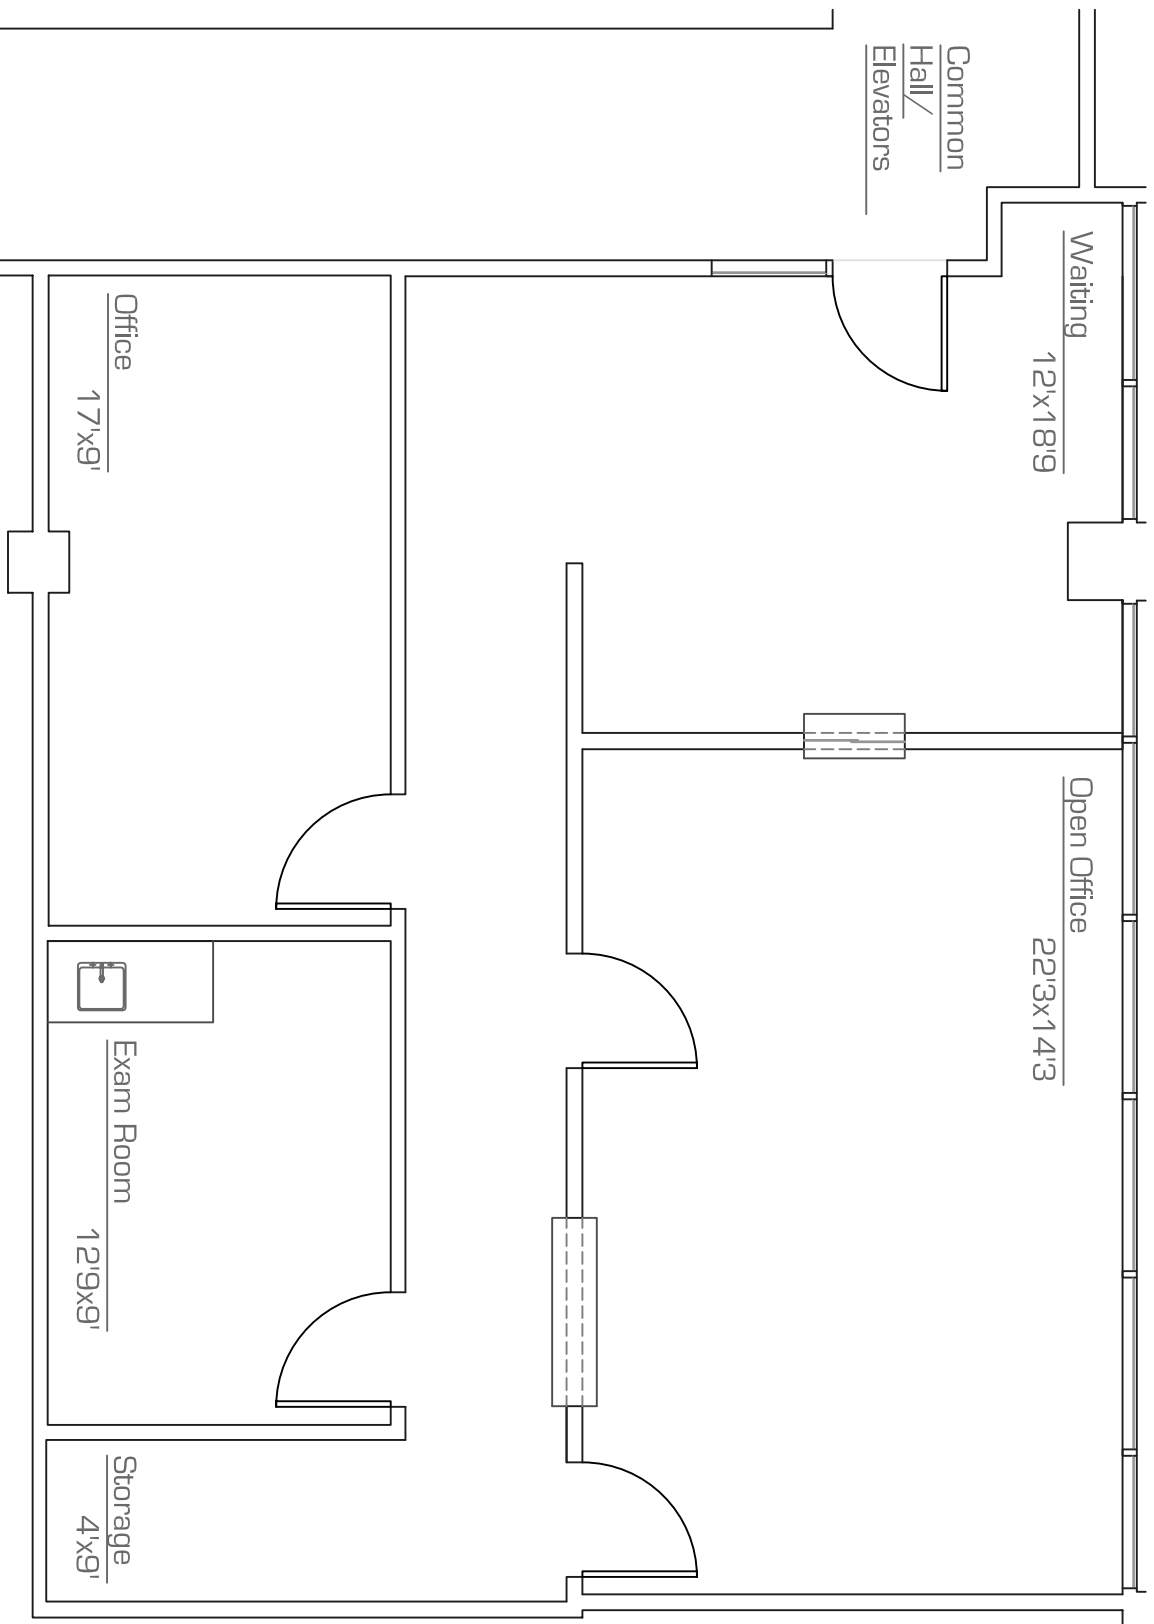

Green Gables Corporate Center

2345 East Thomas Road - Phoenix

Suite 410 - 1,200 RSF

as-built

scale: nts
14.January.2009

* All dimensions are approximate
* All information is of general nature

precision **DIMENSIONS**