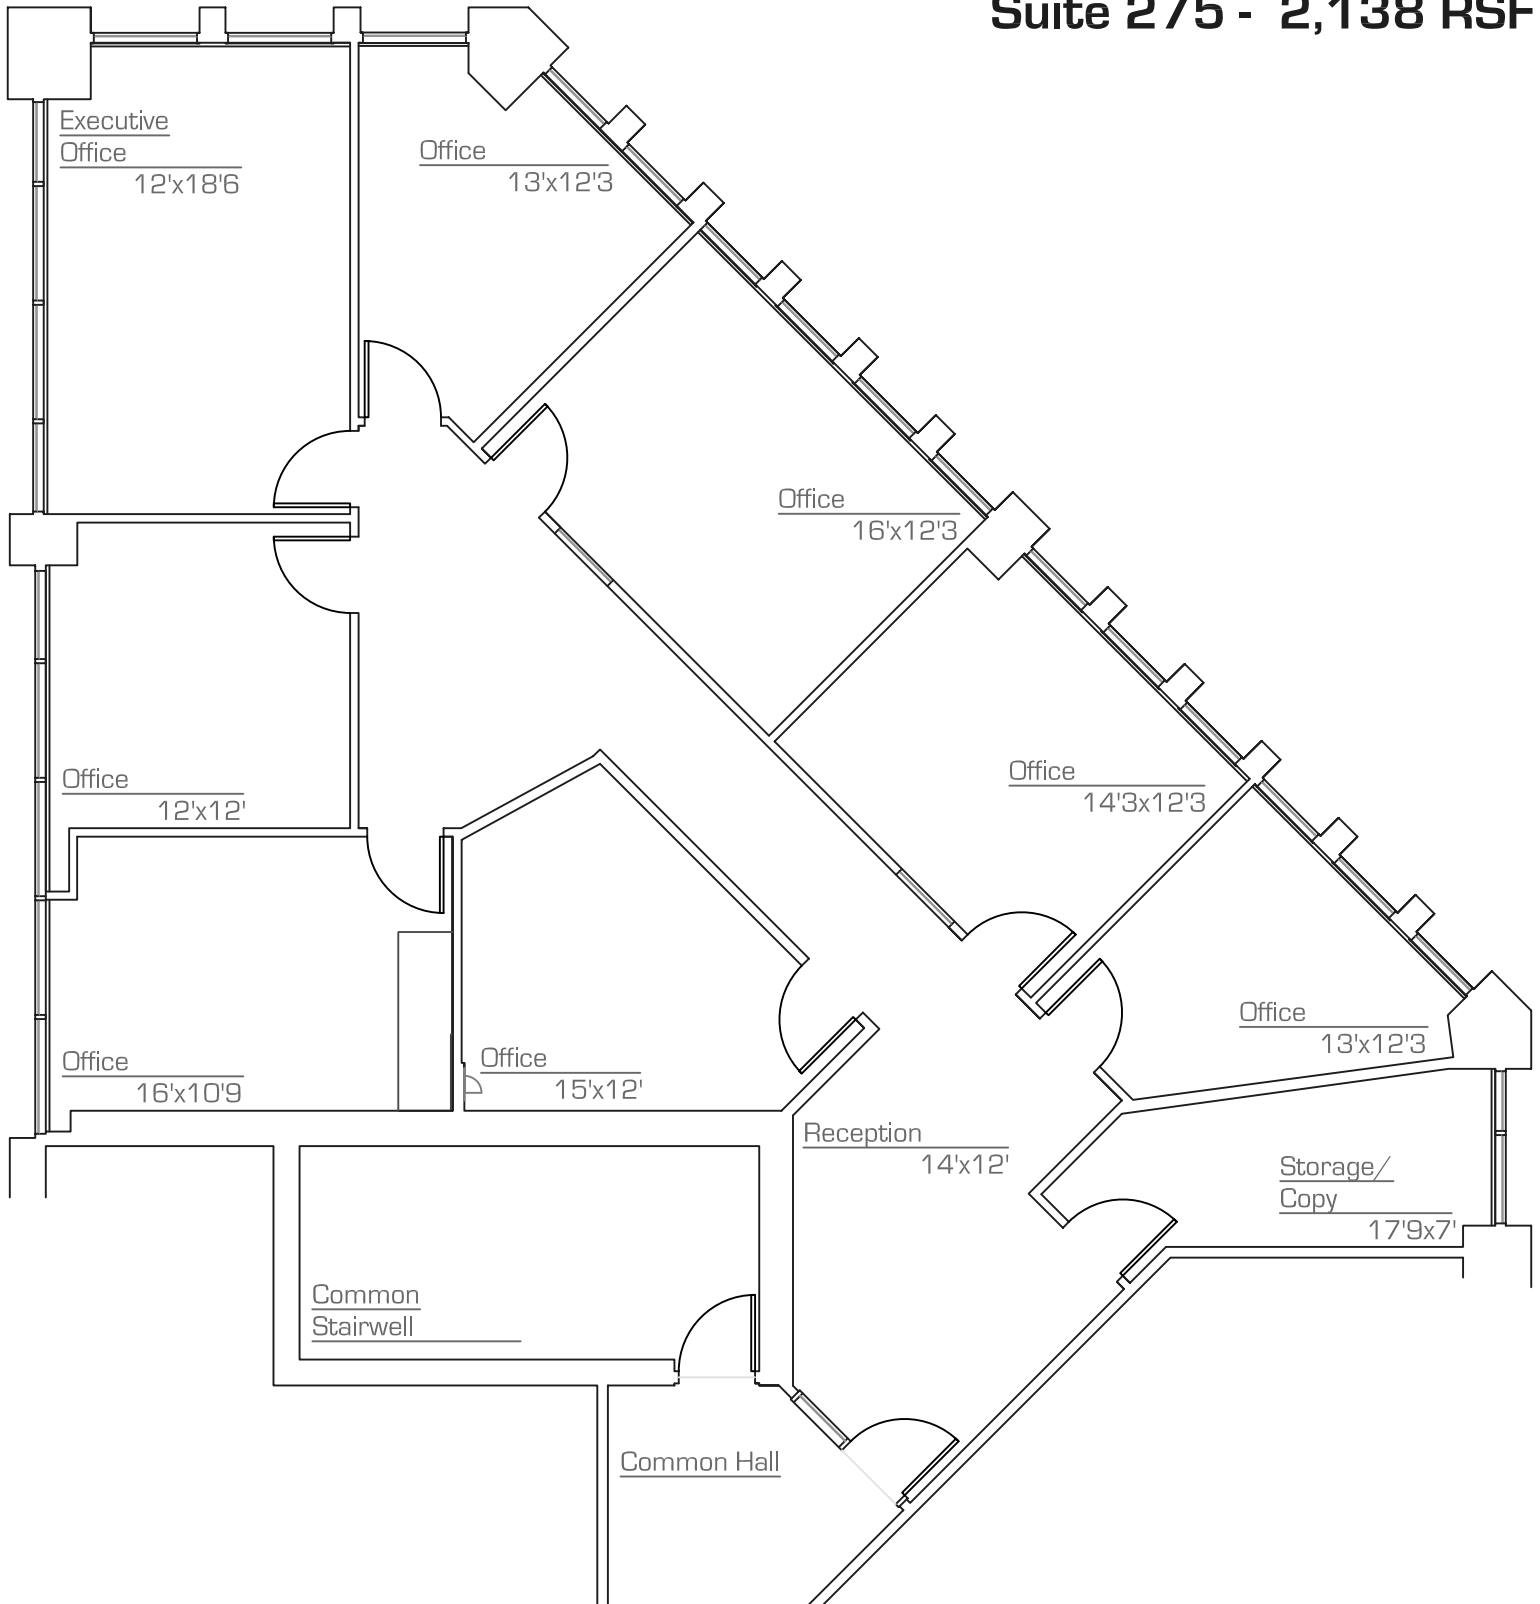

# Green Gables

2345 East Thomas Road  
Suite 275 - 2,138 RSF

**as-built**

scale: nts  
26.September.2008

\*All dimensions are approximate  
\*All information is of general nature

precision**MEASUREMENTS**

as built . space plans  
architectural design