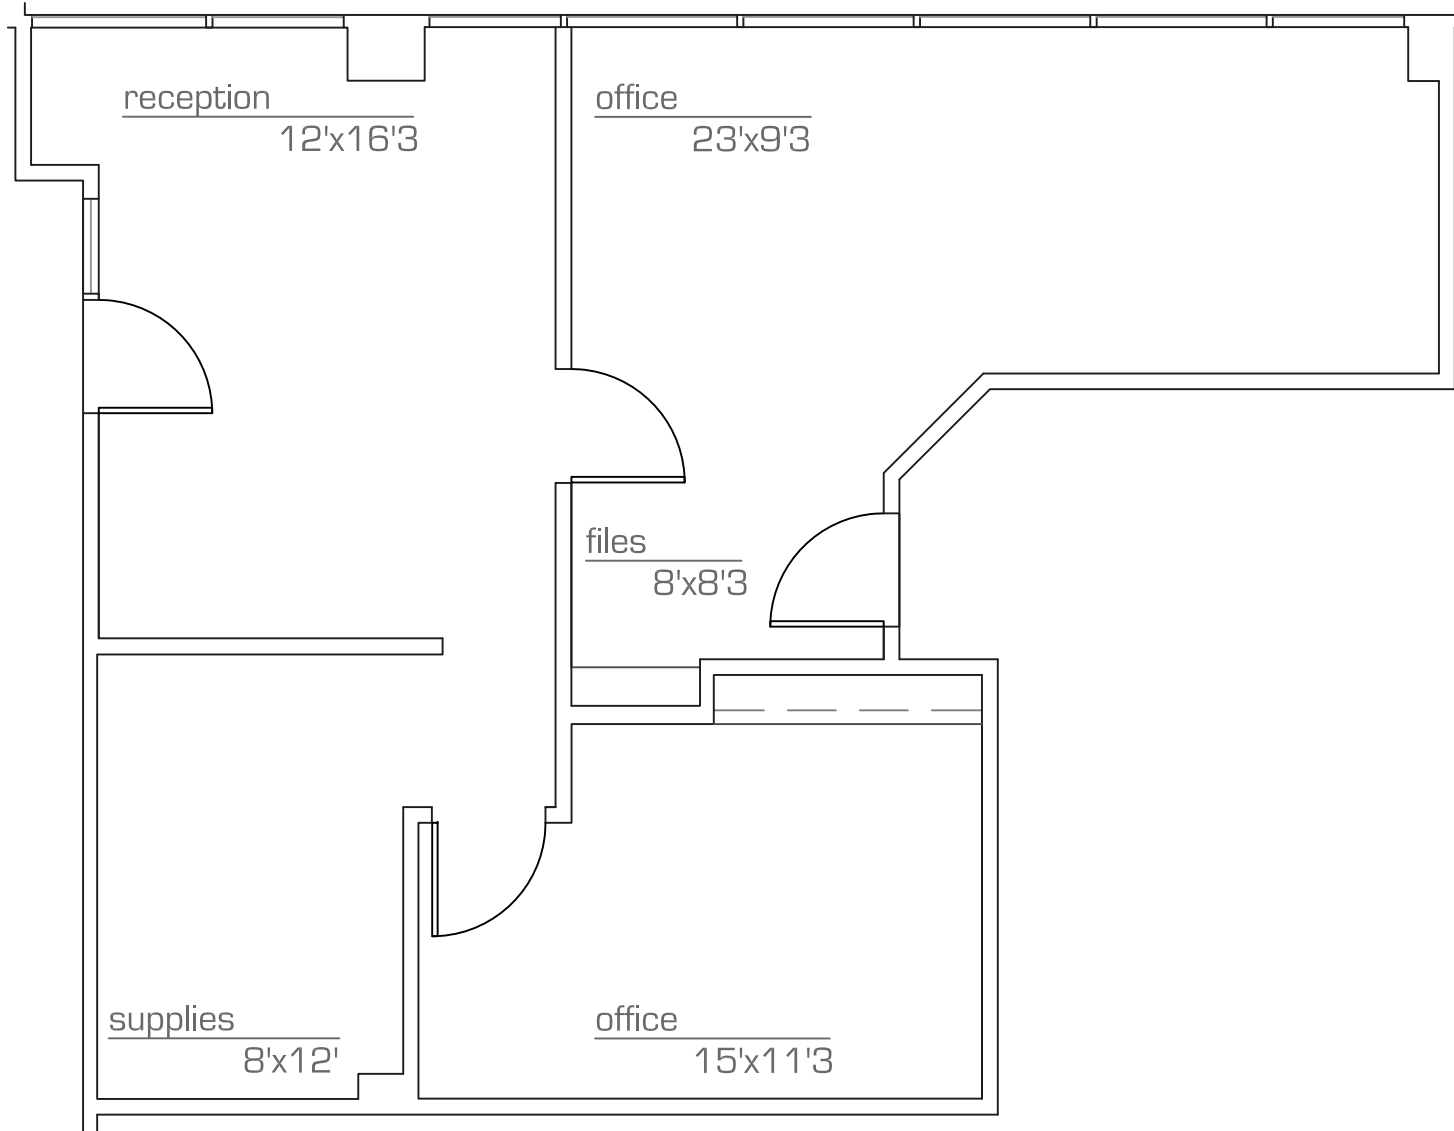

# Green Gables

2345 East Thomas Road

Suite 201 - 884 RSF

**as-built**

scale: nts

14.July.2009

\*All dimensions are approximate and all information is of general nature.

precision**DIMENSIONS**

as-built . space plans  
architectural design

602.790.6412