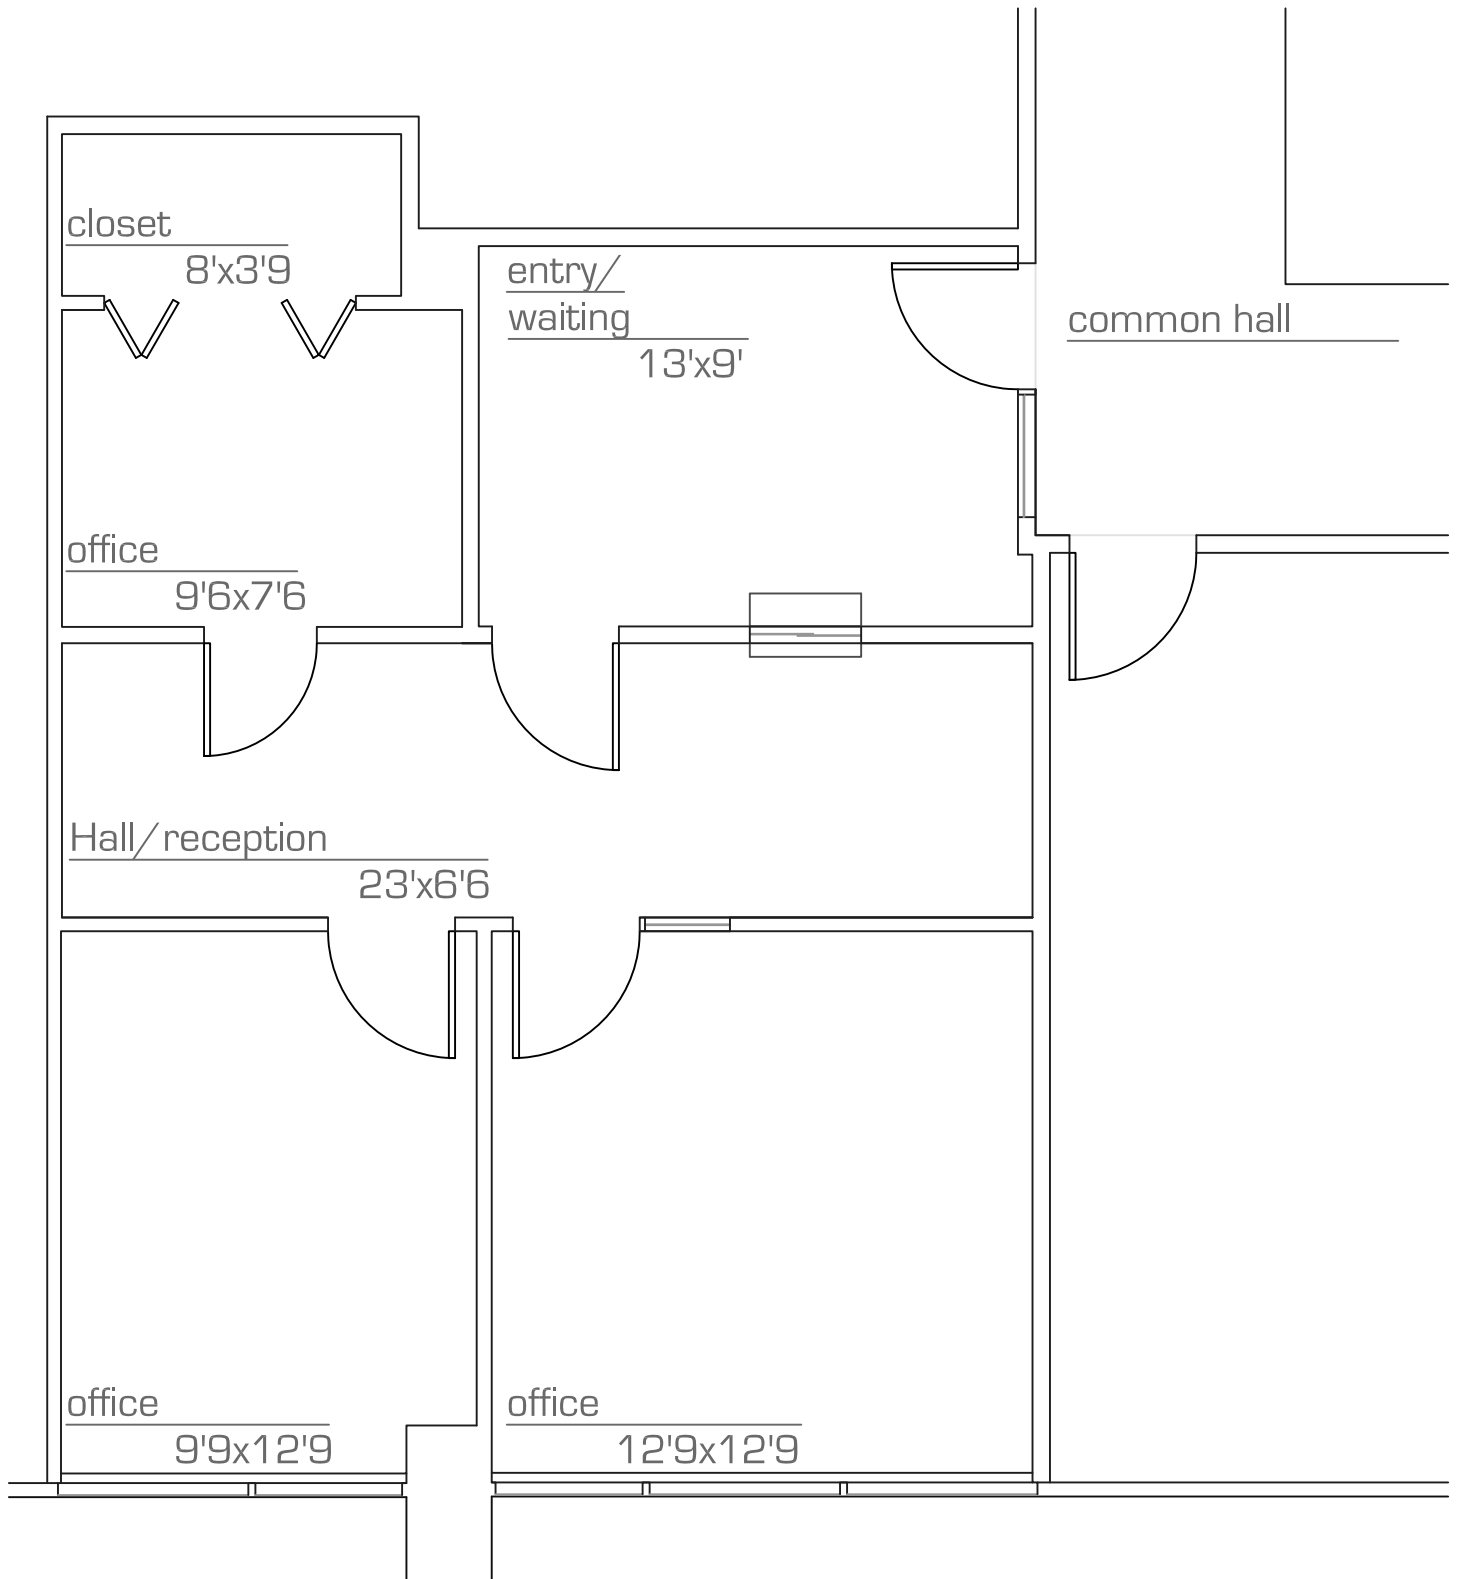

Green Gables

2345 East Thomas Road

Suite 200A - 800 RSF

as-built

scale: nts

13.March.2008

*All dimensions are approximate and all information is of general nature.

precision**DIMENSIONS**

as-built . space plans
architectural design

602.790.6412