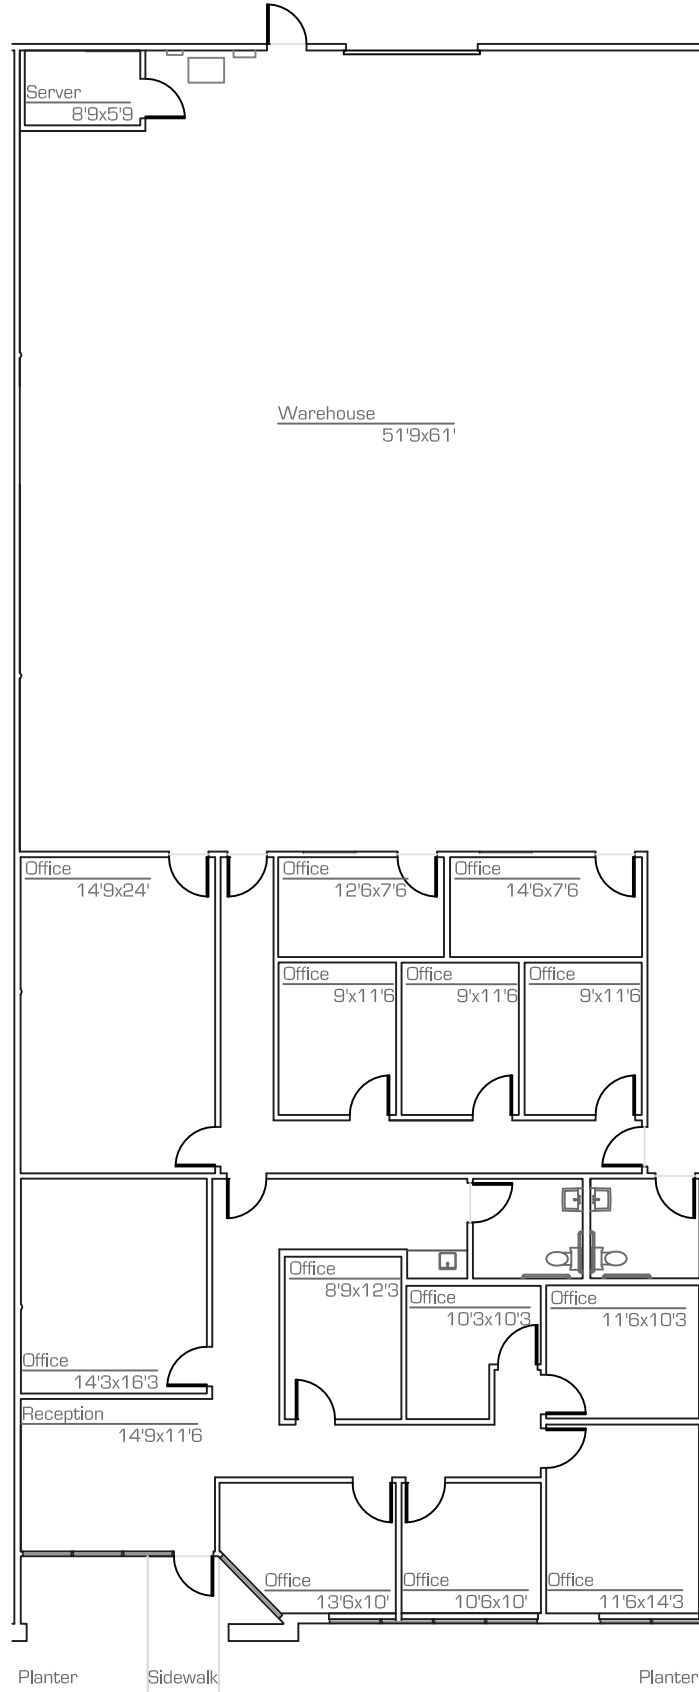

1950 West Rose Garden Lane

Suite 140 - 6,423 SF

as-built

scale: nts
6.May.2009

*All dimensions are approximate
*All information is of general nature

precision**DIMENSIONS**

as built . space plans
architectural design