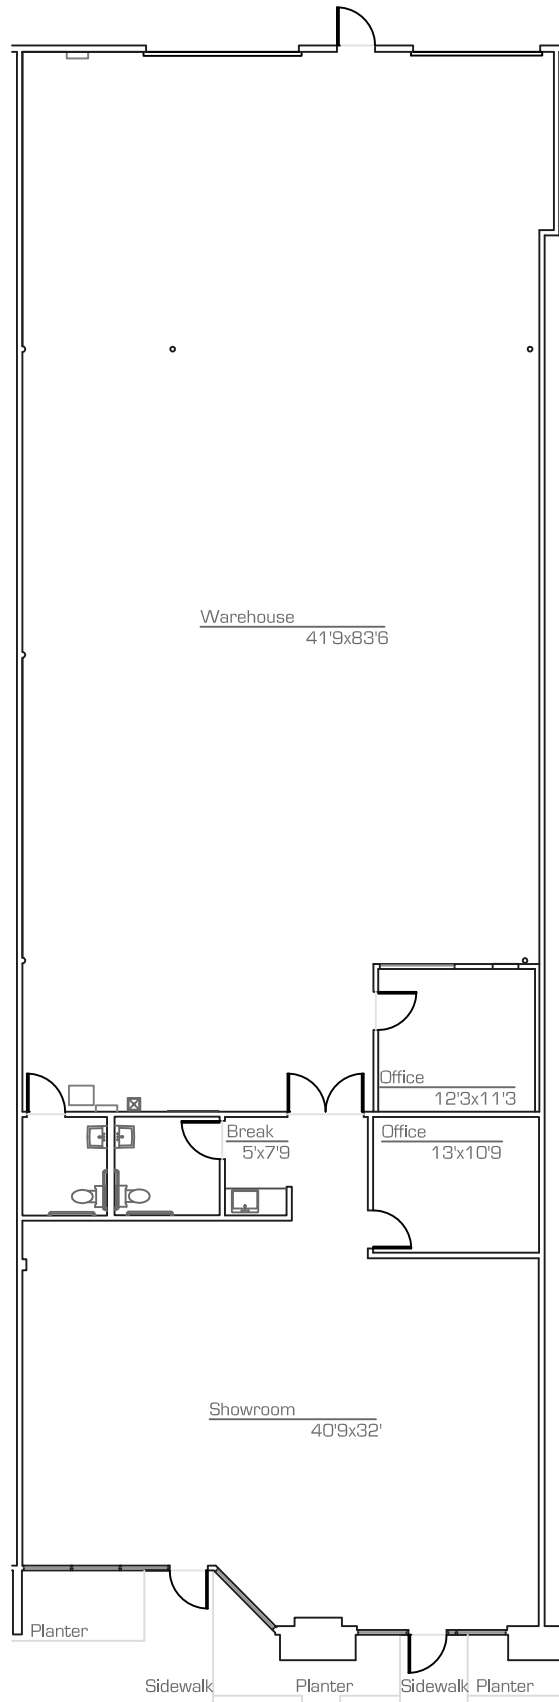

1950 West Rose Garden Lane

Suite 120 - 5,107 SF

as-built

scale: nts
6.May.2009

*All dimensions are approximate
*All information is of general nature

precision**DIMENSIONS**

as built . space plans
architectural design