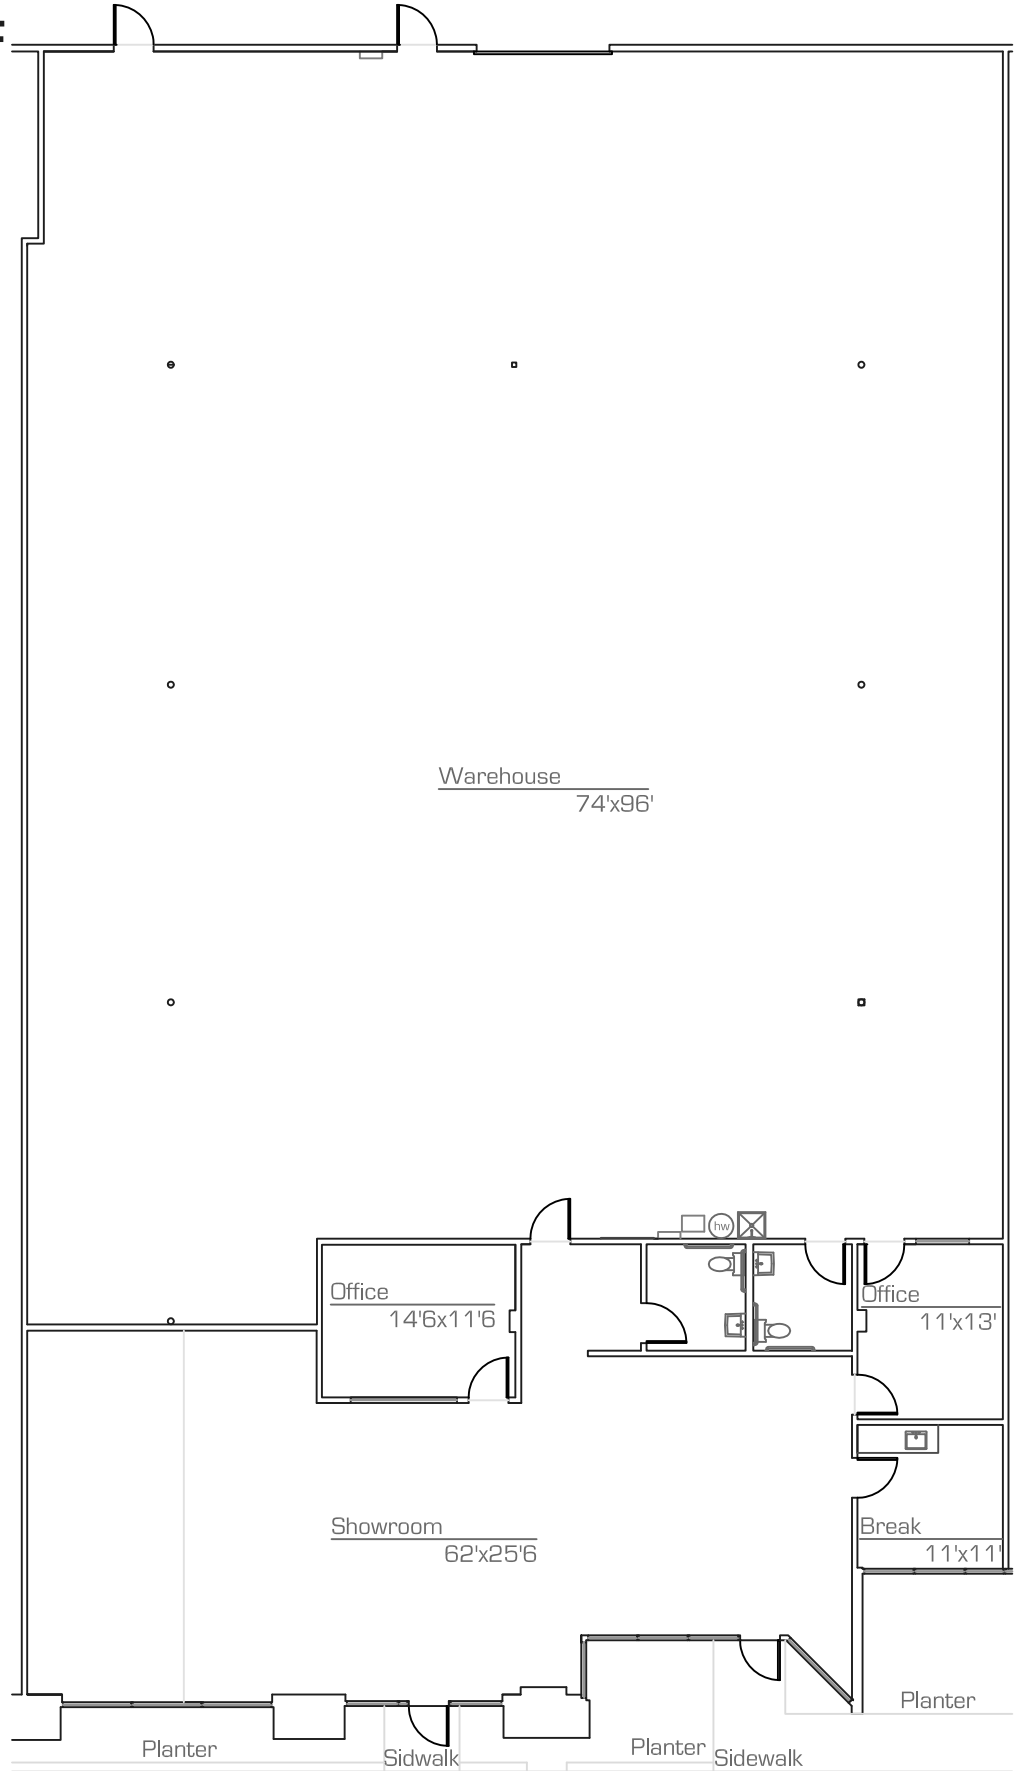

1950 West Rose Garden Lane

Suite 110 - 9,349 SF

as-built

scale: nts
14.July.2009

*All dimensions are approximate
*All information is of general nature

precision**DIMENSIONS**

as built . space plans
architectural design