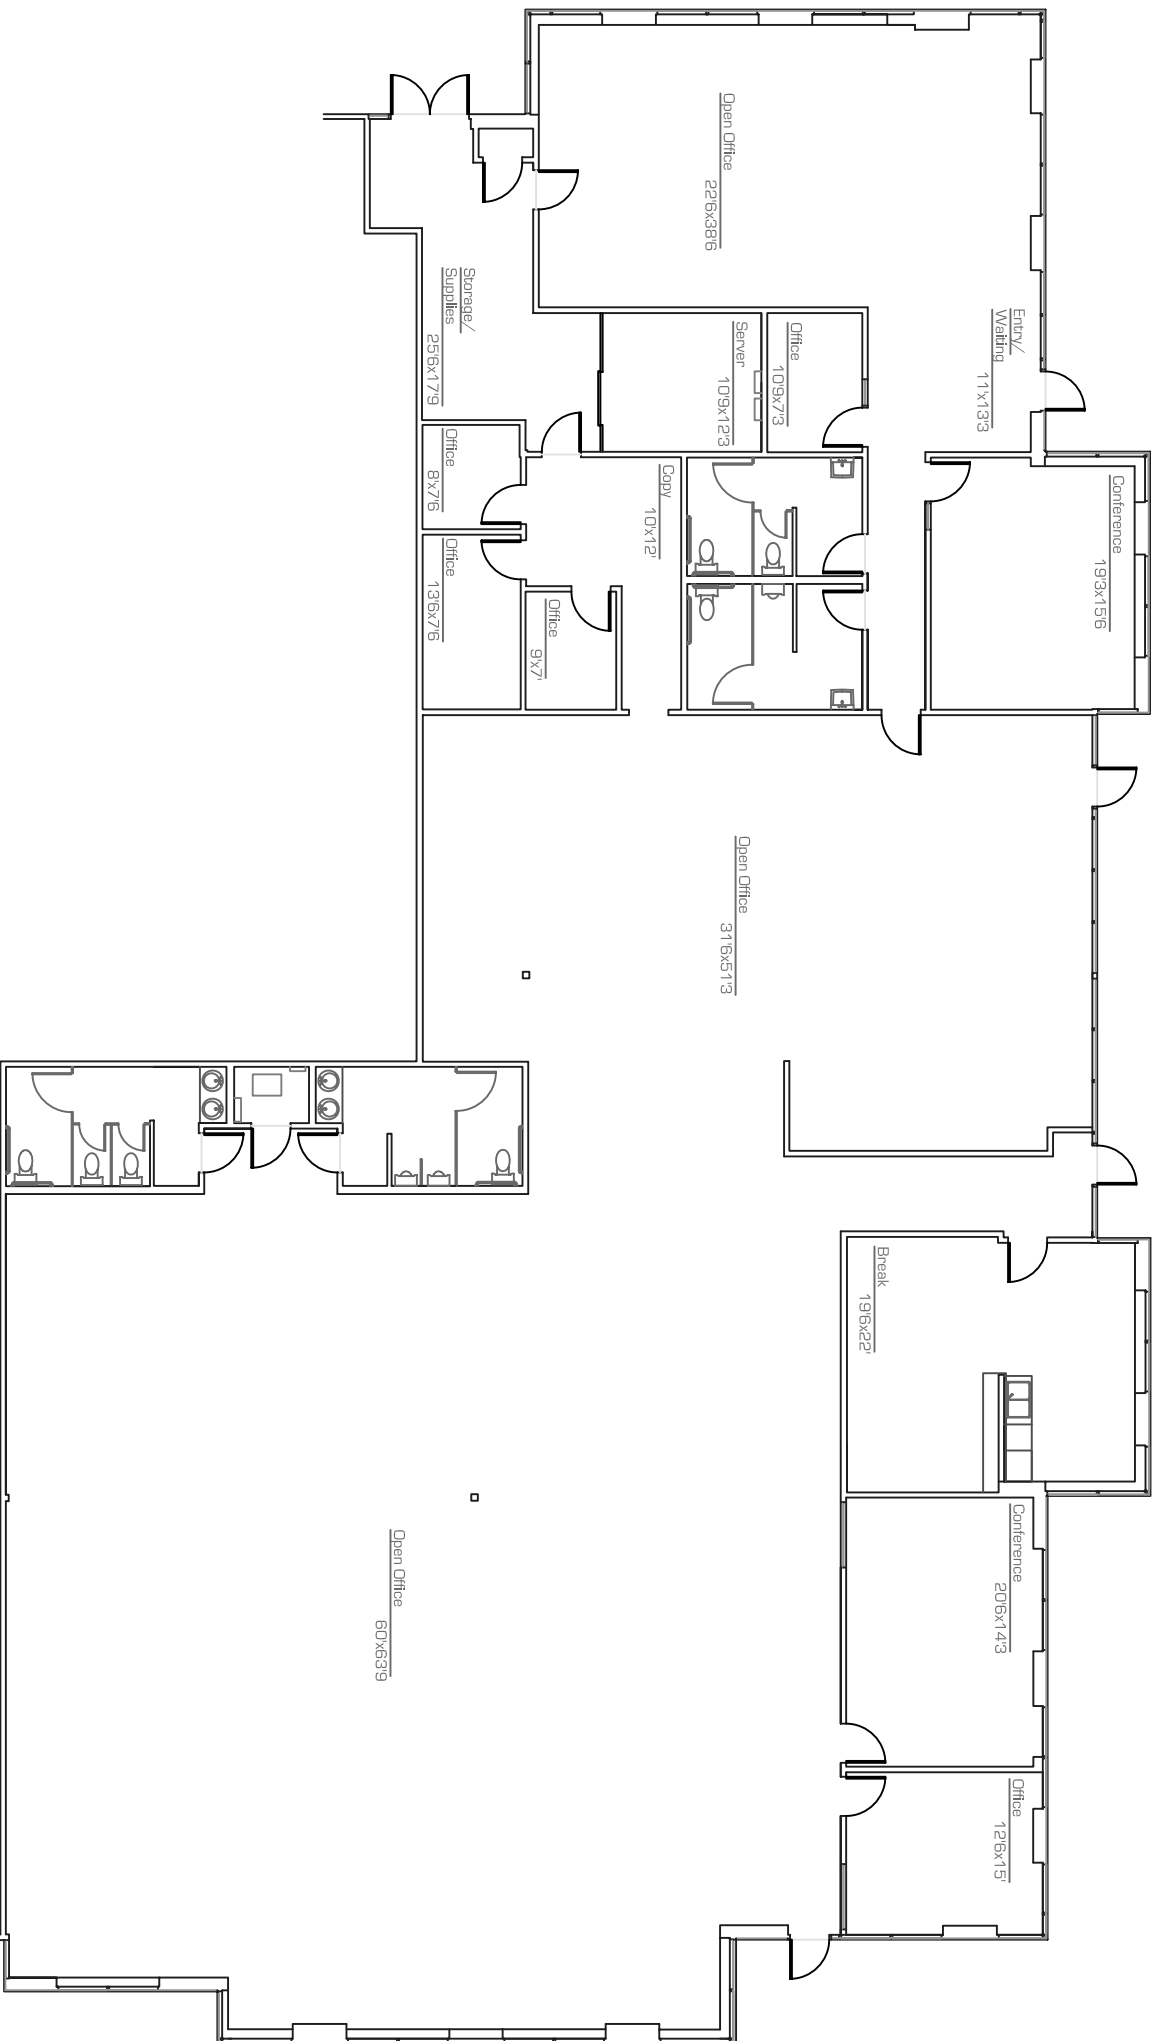

# Desert Vista Commerce Center

7890 South Hardy Drive

Suite 100 - 10,817 RSF

**as-built**

scale: nts

3.November.2008

\* All dimensions are approximate

\* All information is of general nature

**precision DIMENSIONS**

as built . space plans  
architectural design

602.790.6412