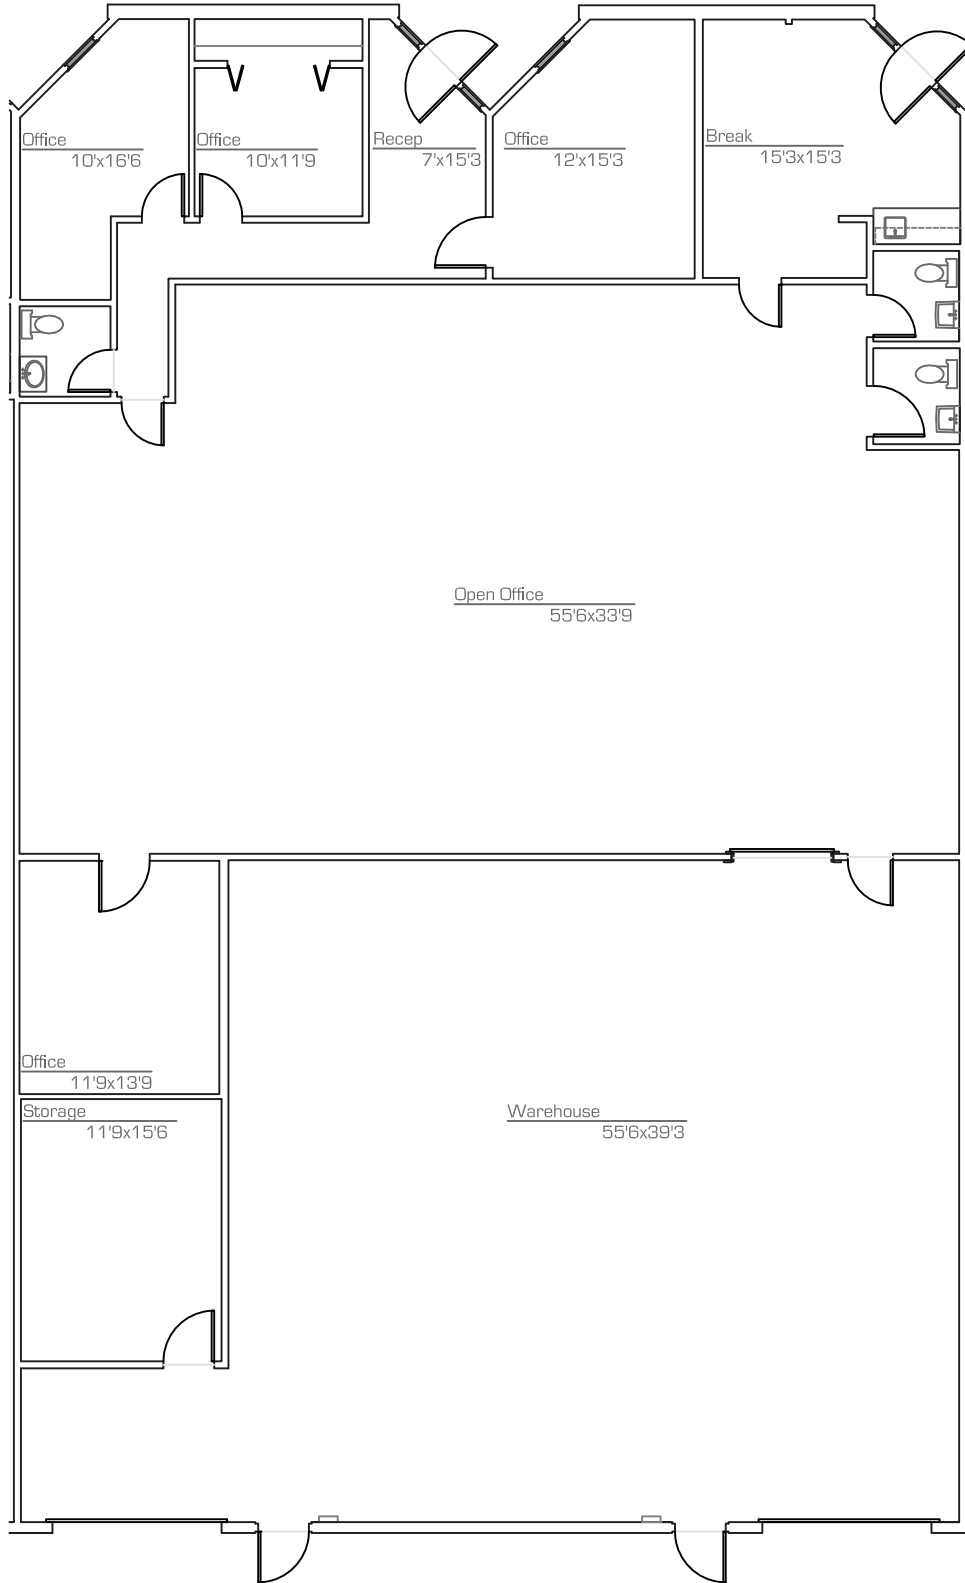

# Airport Plaza

947 South 48th Street - Tempe  
Suite 123/125 - 5,170 SF

**as-built**

scale: nts  
15.January.2010

\*All dimensions are approximate  
\*All information is of general nature

precision**DIMENSIONS**