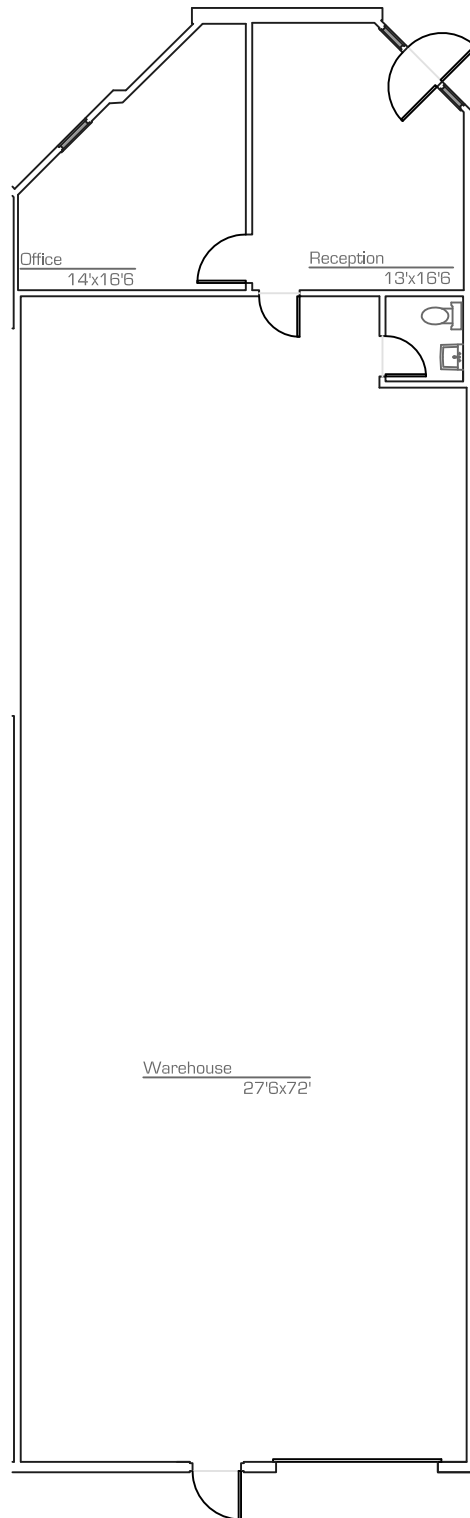

Airport Plaza

947 South 48th Street - Tempe

Suite 121 - 2,585 SF

as-built

scale: nts

15.January.2010

*All dimensions are approximate

*All information is of general nature

precision**DIMENSIONS**

as built . space plans
architectural design

602.790.6412