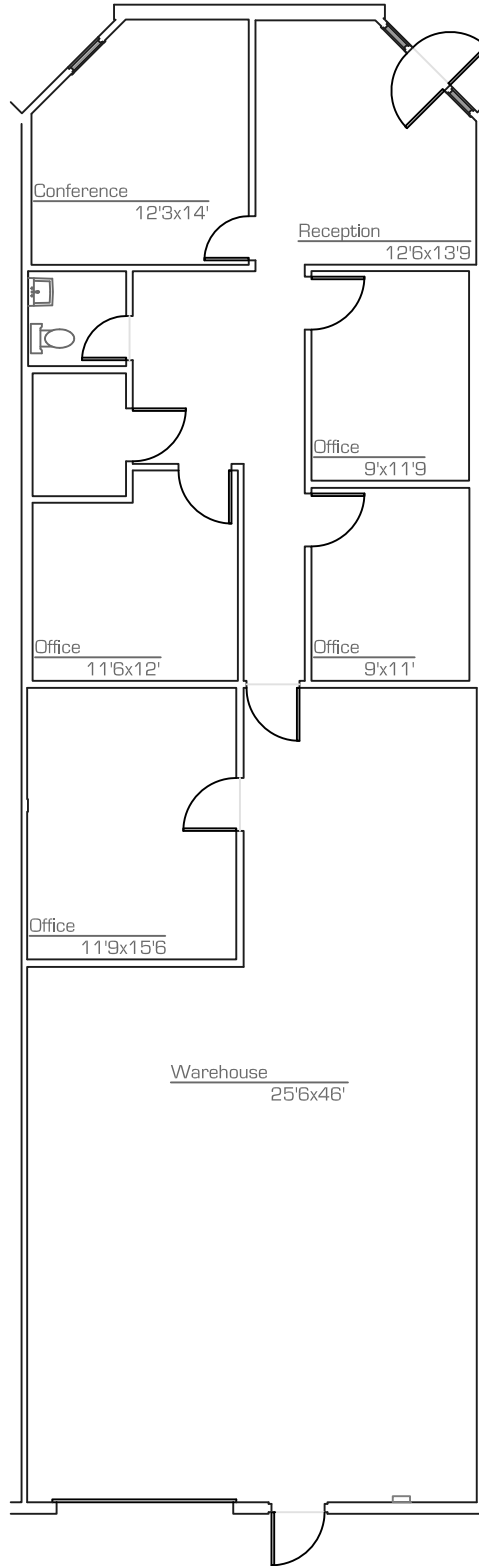

Airport Plaza

947 South 48th Street - Tempe

Suite 119 - 2,253 SF

as-built

scale: nts
15.January.2010

*All dimensions are approximate
*All information is of general nature

precision**DIMENSIONS**

as built . space plans
architectural design