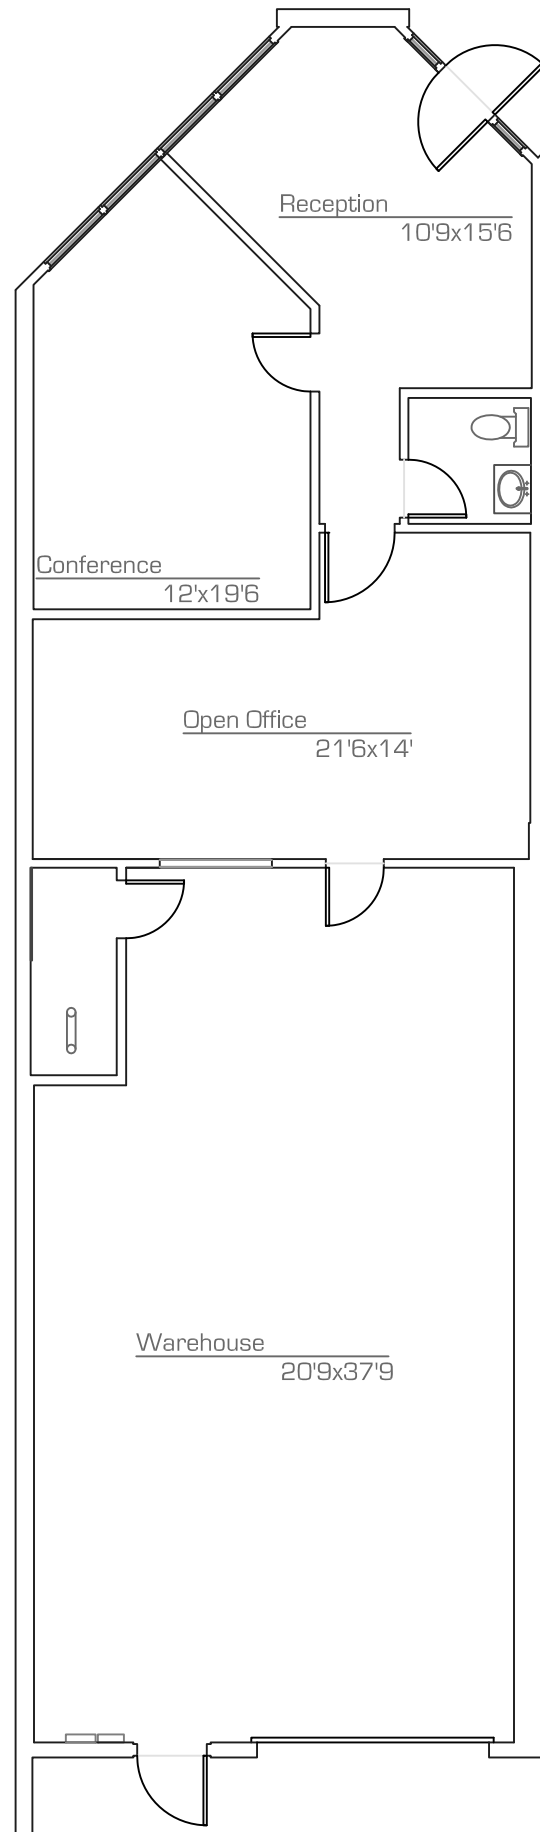

Airport Plaza

947 South 48th Street - Tempe
Suite 101 - 1,682 RSF

as-built

scale: nts
18.January.2010

*All dimensions are approximate
*All information is of general nature

precision**DIMENSIONS**

as built . space plans
architectural design