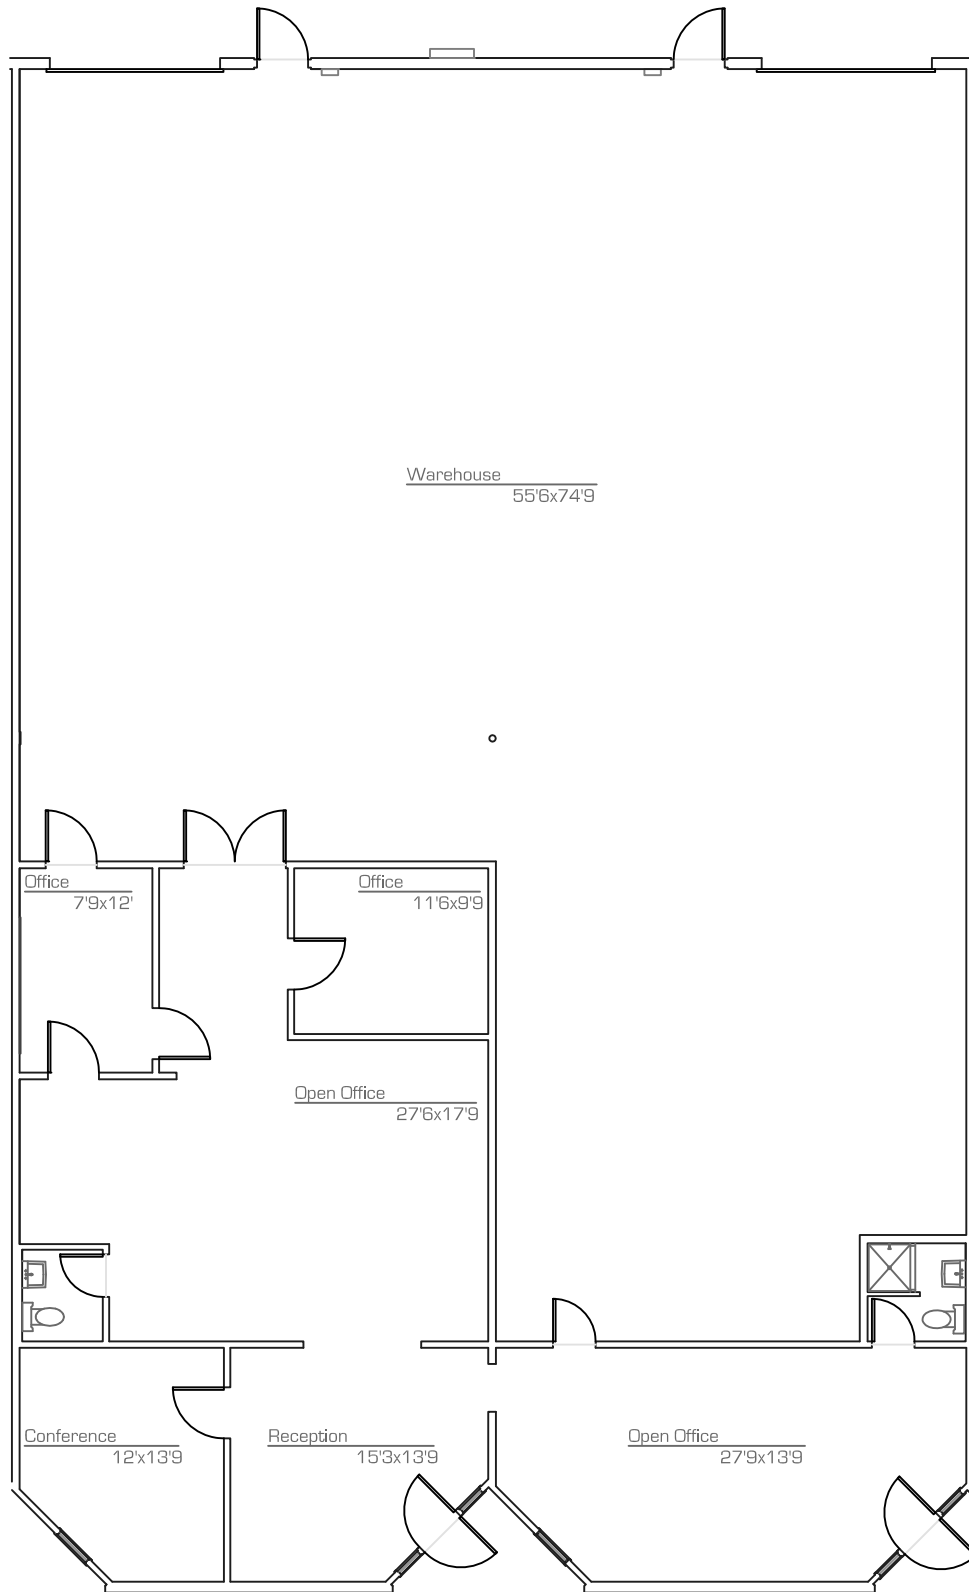

Airport Plaza

943 South 48th Street - Tempe

Suite 122/124 - 5,104 RSF

as-built

scale: nts
13.January.2010

*All dimensions are approximate
*All information is of general nature

precision**DIMENSIONS**

as built . space plans
architectural design