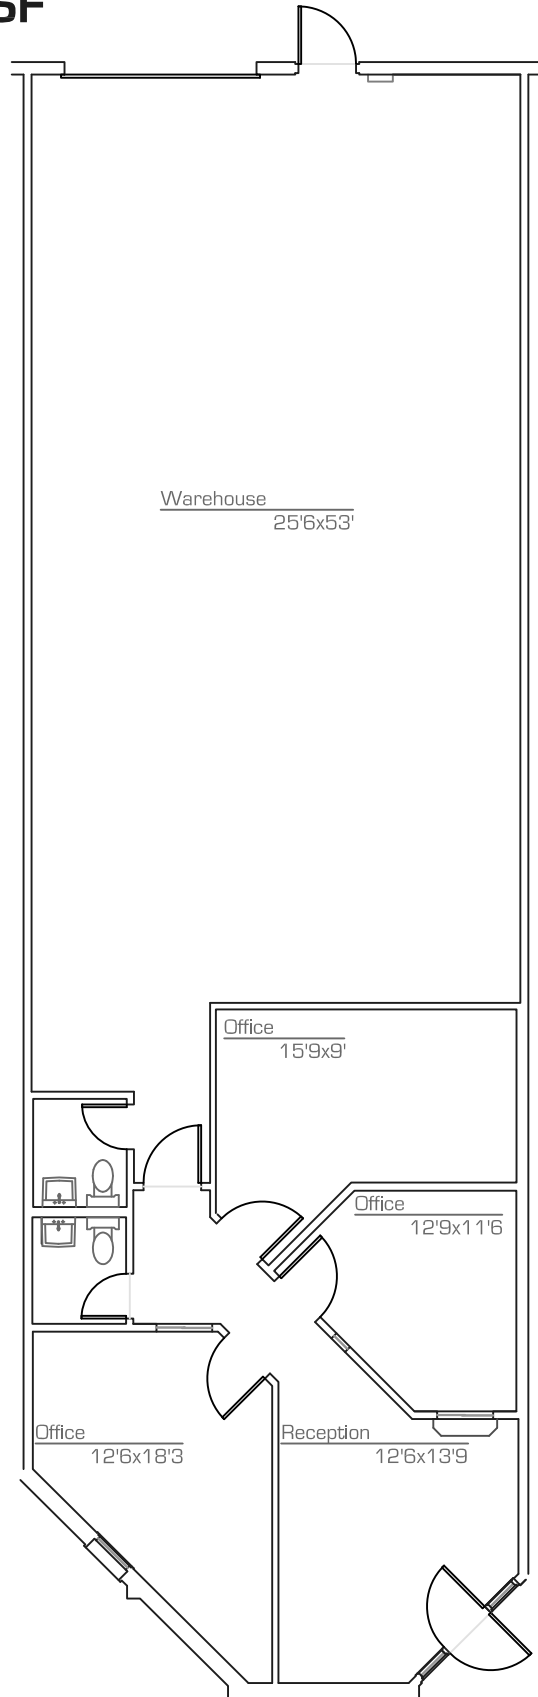

Airport Plaza

943 South 48th Street - Tempe

Suite 114 - 2,253 RSF

as-built

scale: nts
25.September.2009

*All dimensions are approximate
*All information is of general nature

precision**DIMENSIONS**

as built . space plans
architectural design