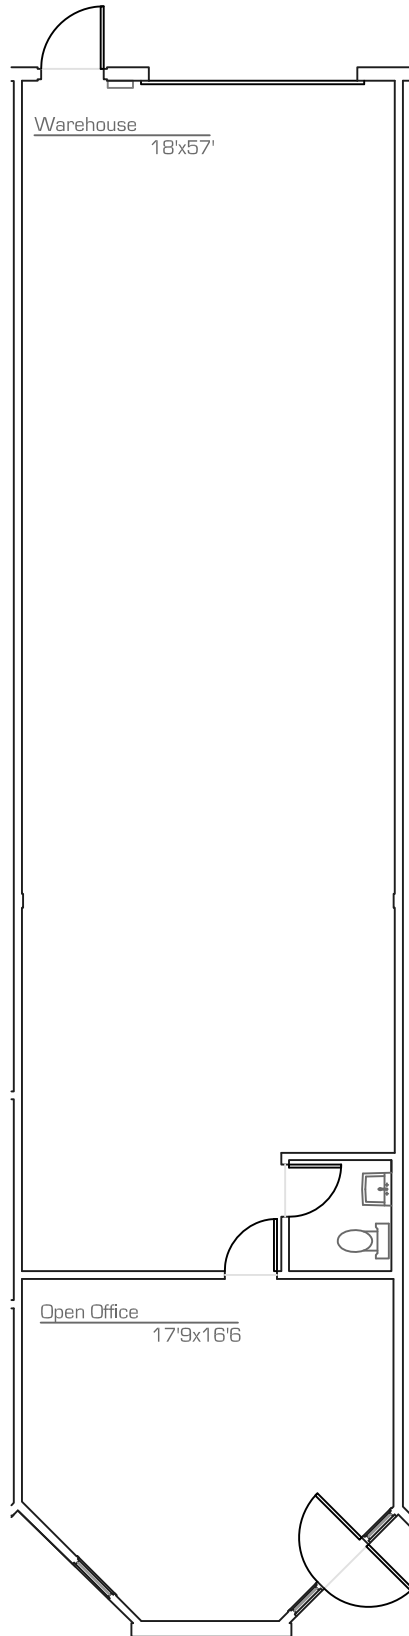

Airport Plaza

943 South 48th Street - Tempe

Suite 104 - 1,380 RSF

as-built

scale: nts
18.January.2010

*All dimensions are approximate
*All information is of general nature

precision**DIMENSIONS**

as built . space plans
architectural design