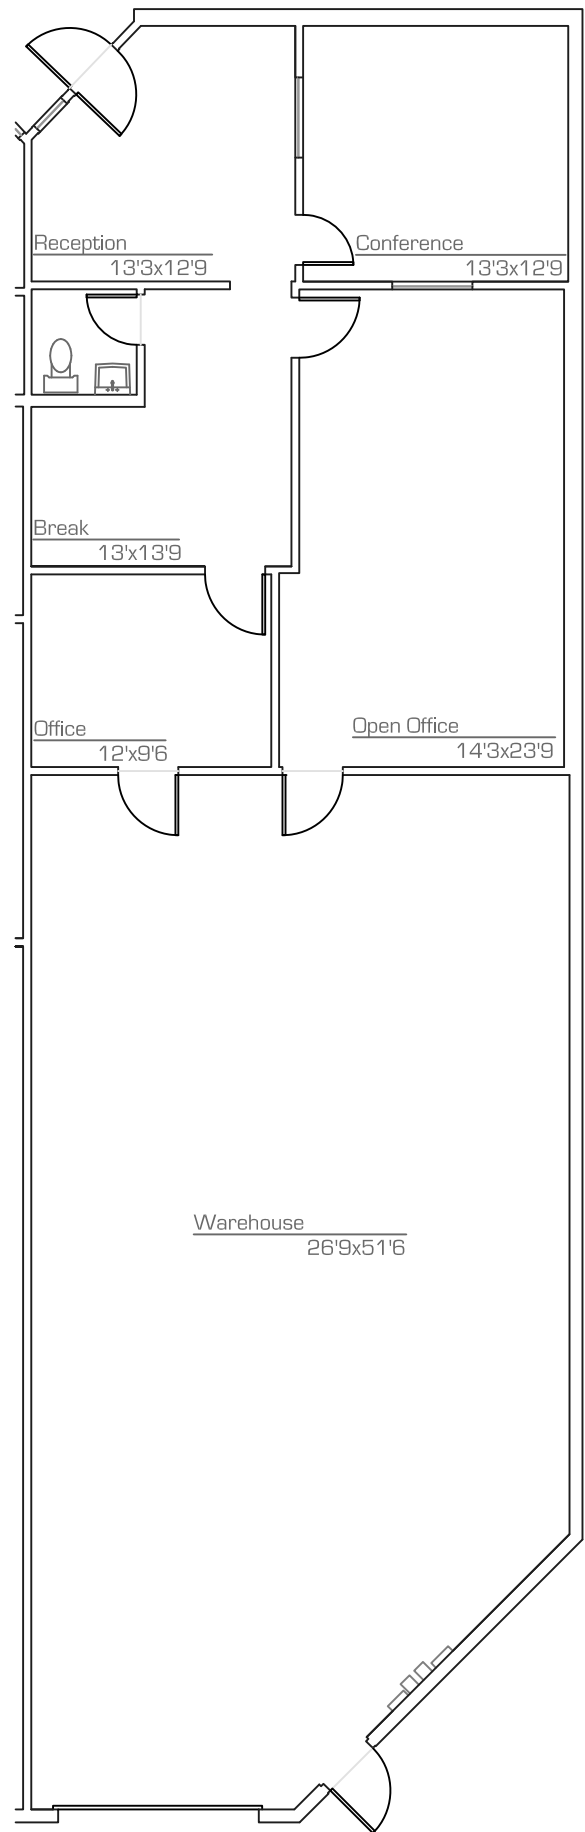

# Airport Plaza

939 South 48th Street . Tempe  
Suite 216 - 2,400 RSF

**as-built**

scale: nts  
23.April.2009

\*All dimensions are approximate  
\*All information is of general nature

precision**DIMENSIONS**

as built . space plans  
architectural design

602.790.6412