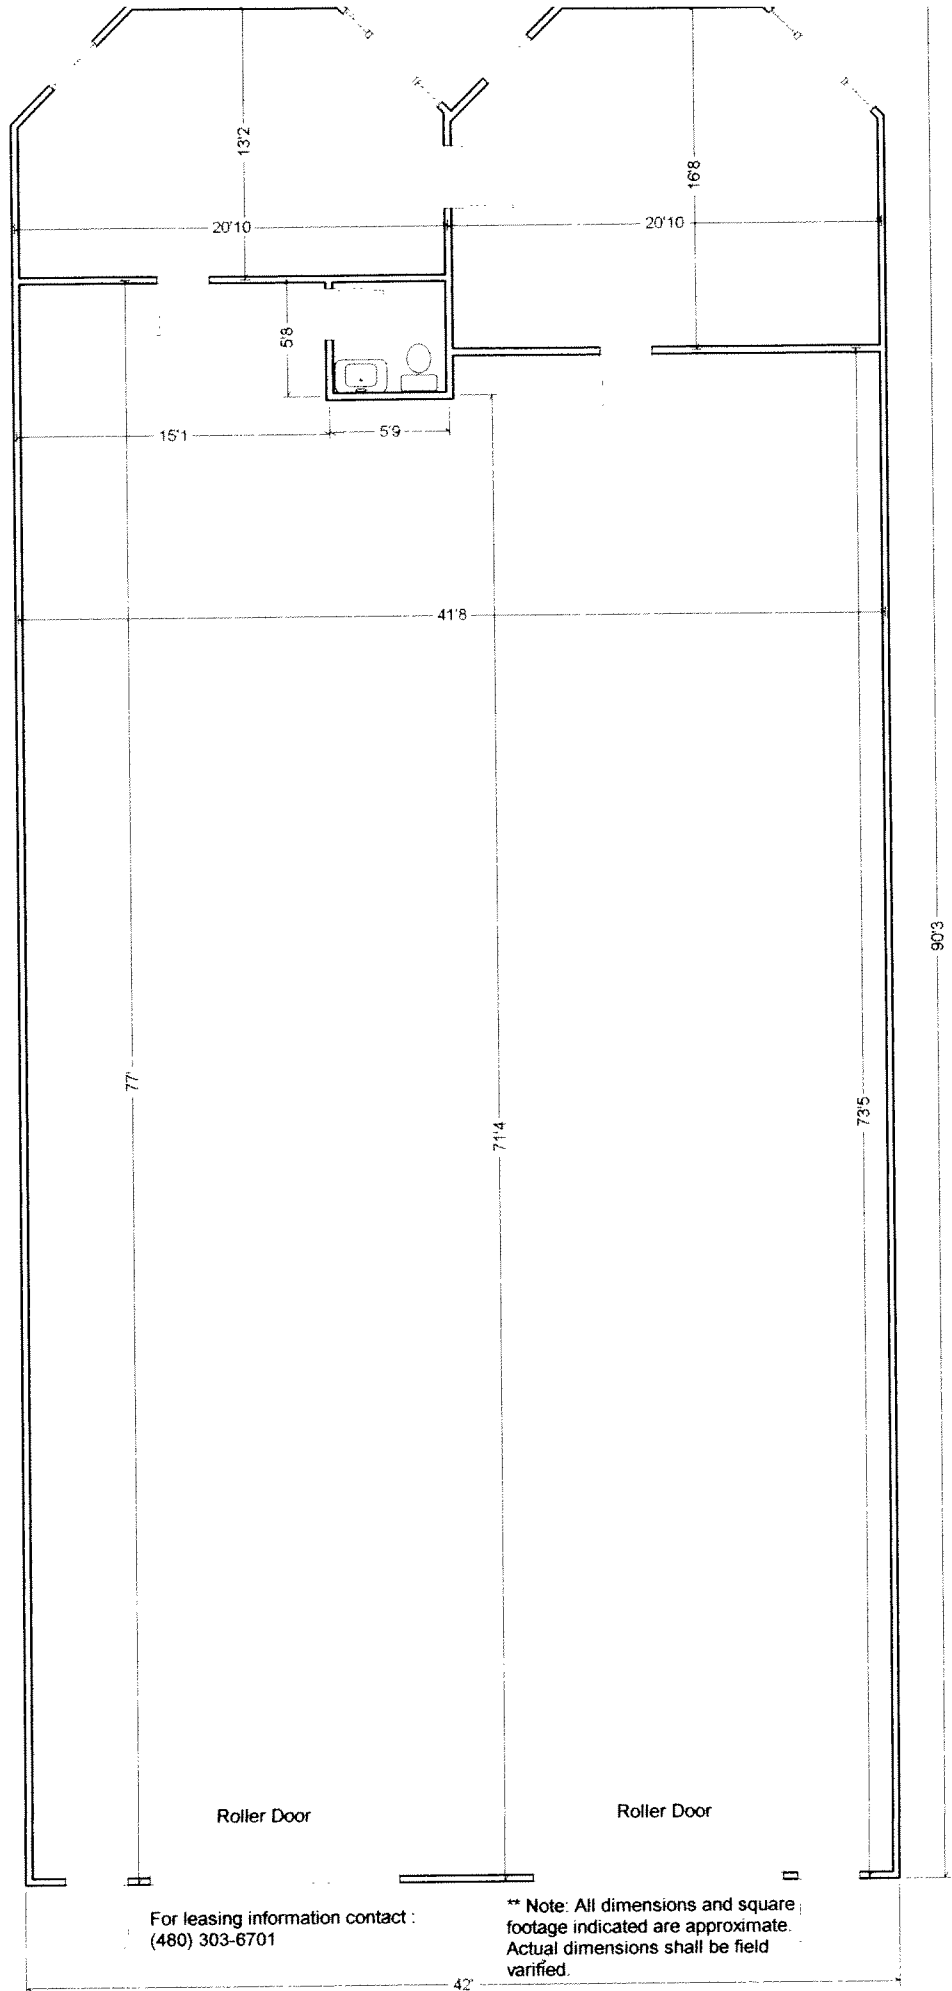

Airport Plaza

939 S. 48th St.
Tempe, Az 85281
Suite 213 & 214
3732 sqft. **

For leasing information contact :
(480) 303-6701

** Note: All dimensions and square
footage indicated are approximate.
Actual dimensions shall be field
varified.