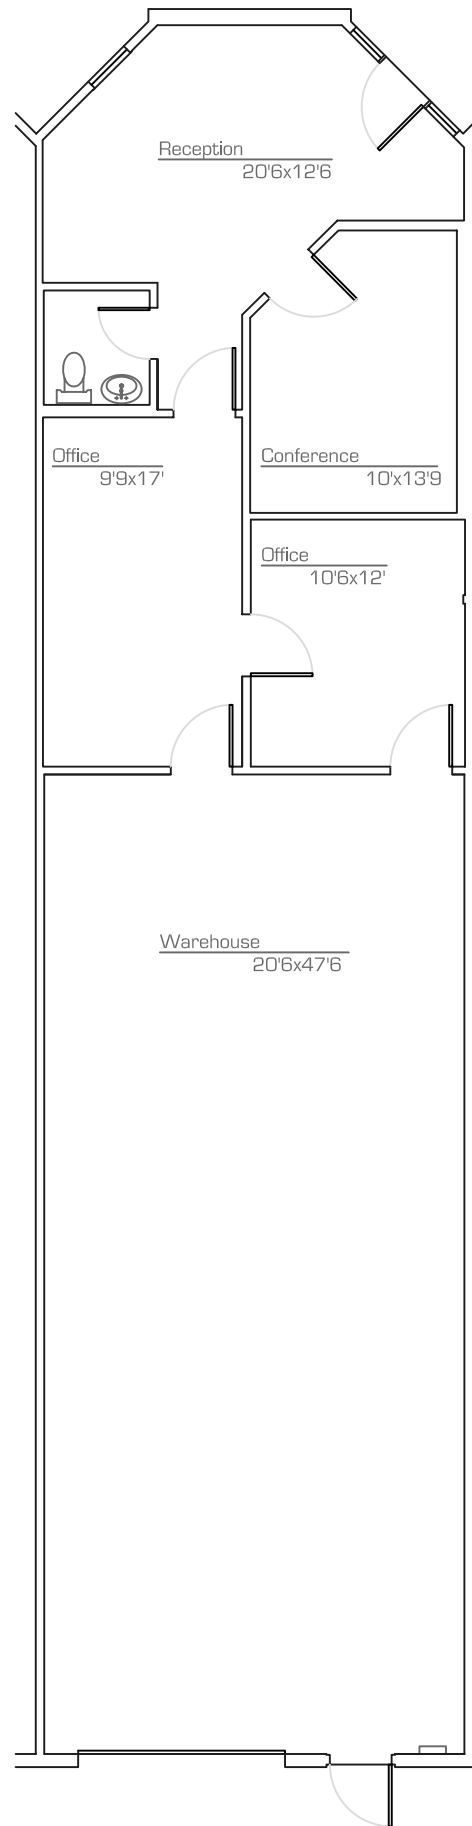

# Airport Plaza

939 South 48th Street . Tempe  
Suite 210 - 1,763 RSF

**as-built**

scale: nts

1.March.2008

\*All dimensions are approximate and  
all information is of general nature.

precision**MEASUREMENTS**

as built . space plans  
architectural design

602.790.6412