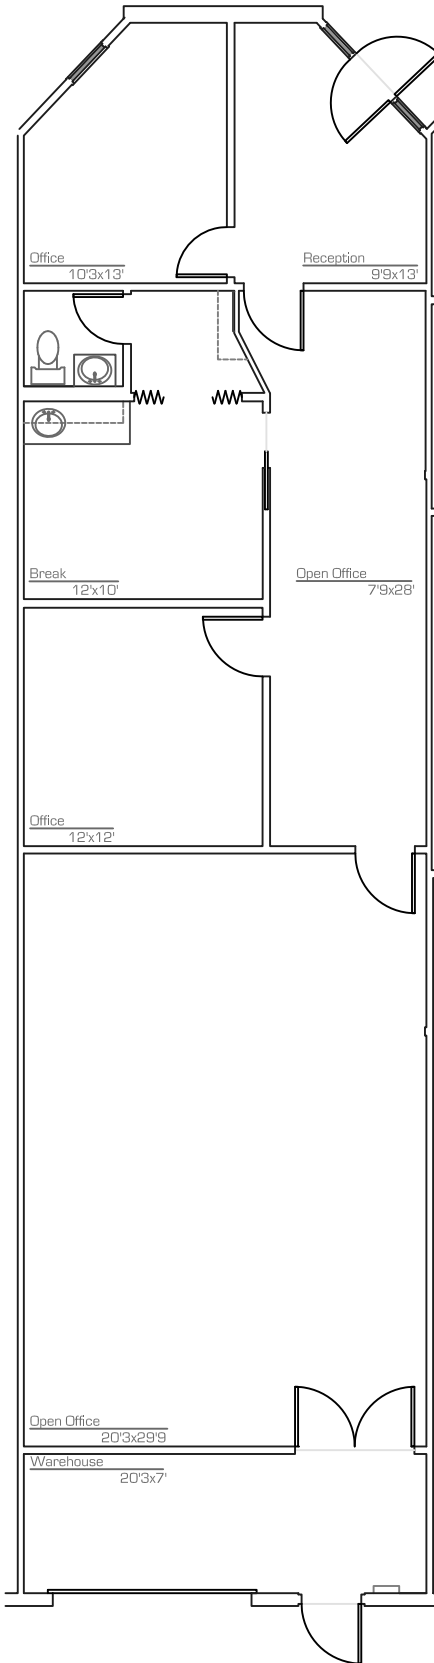

# Airport Plaza

939 South 48th Street - Tempe  
Suite 206 - 1,660 RSF

**as-built**

scale: nts  
25.September.2009

\*All dimensions are approximate  
\*All information is of general nature

precision**DIMENSIONS**

as built . space plans  
architectural design

602.790.6412