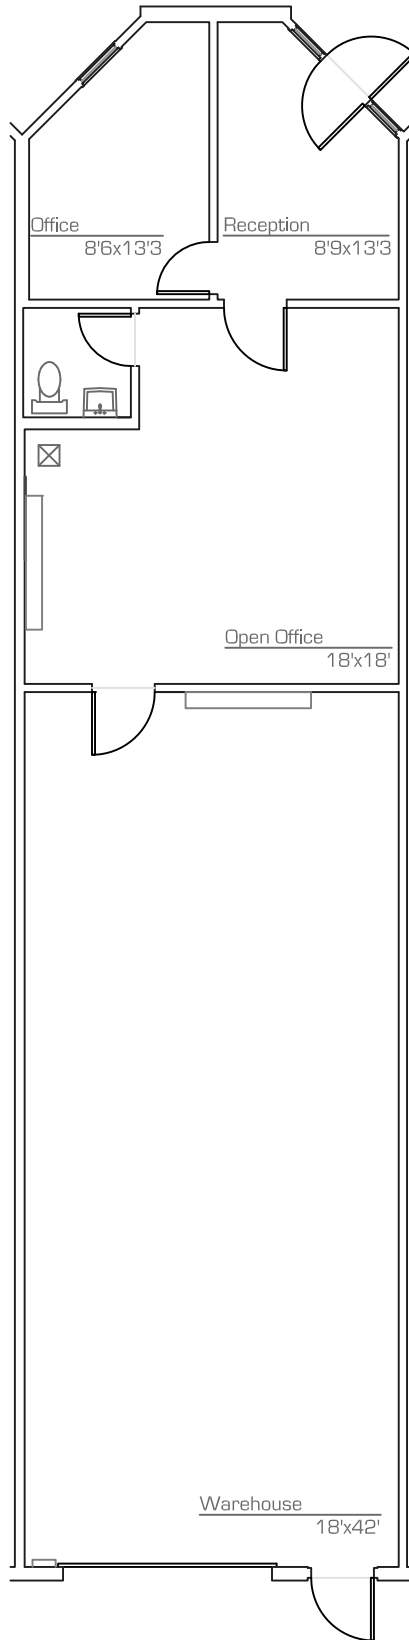

Airport Plaza

939 South 48th Street - Tempe

Suite 204 - 1,356 RSF

as-built

scale: nts
19.January.2010

*All dimensions are approximate
*All information is of general nature

precision**DIMENSIONS**

as built . space plans
architectural design