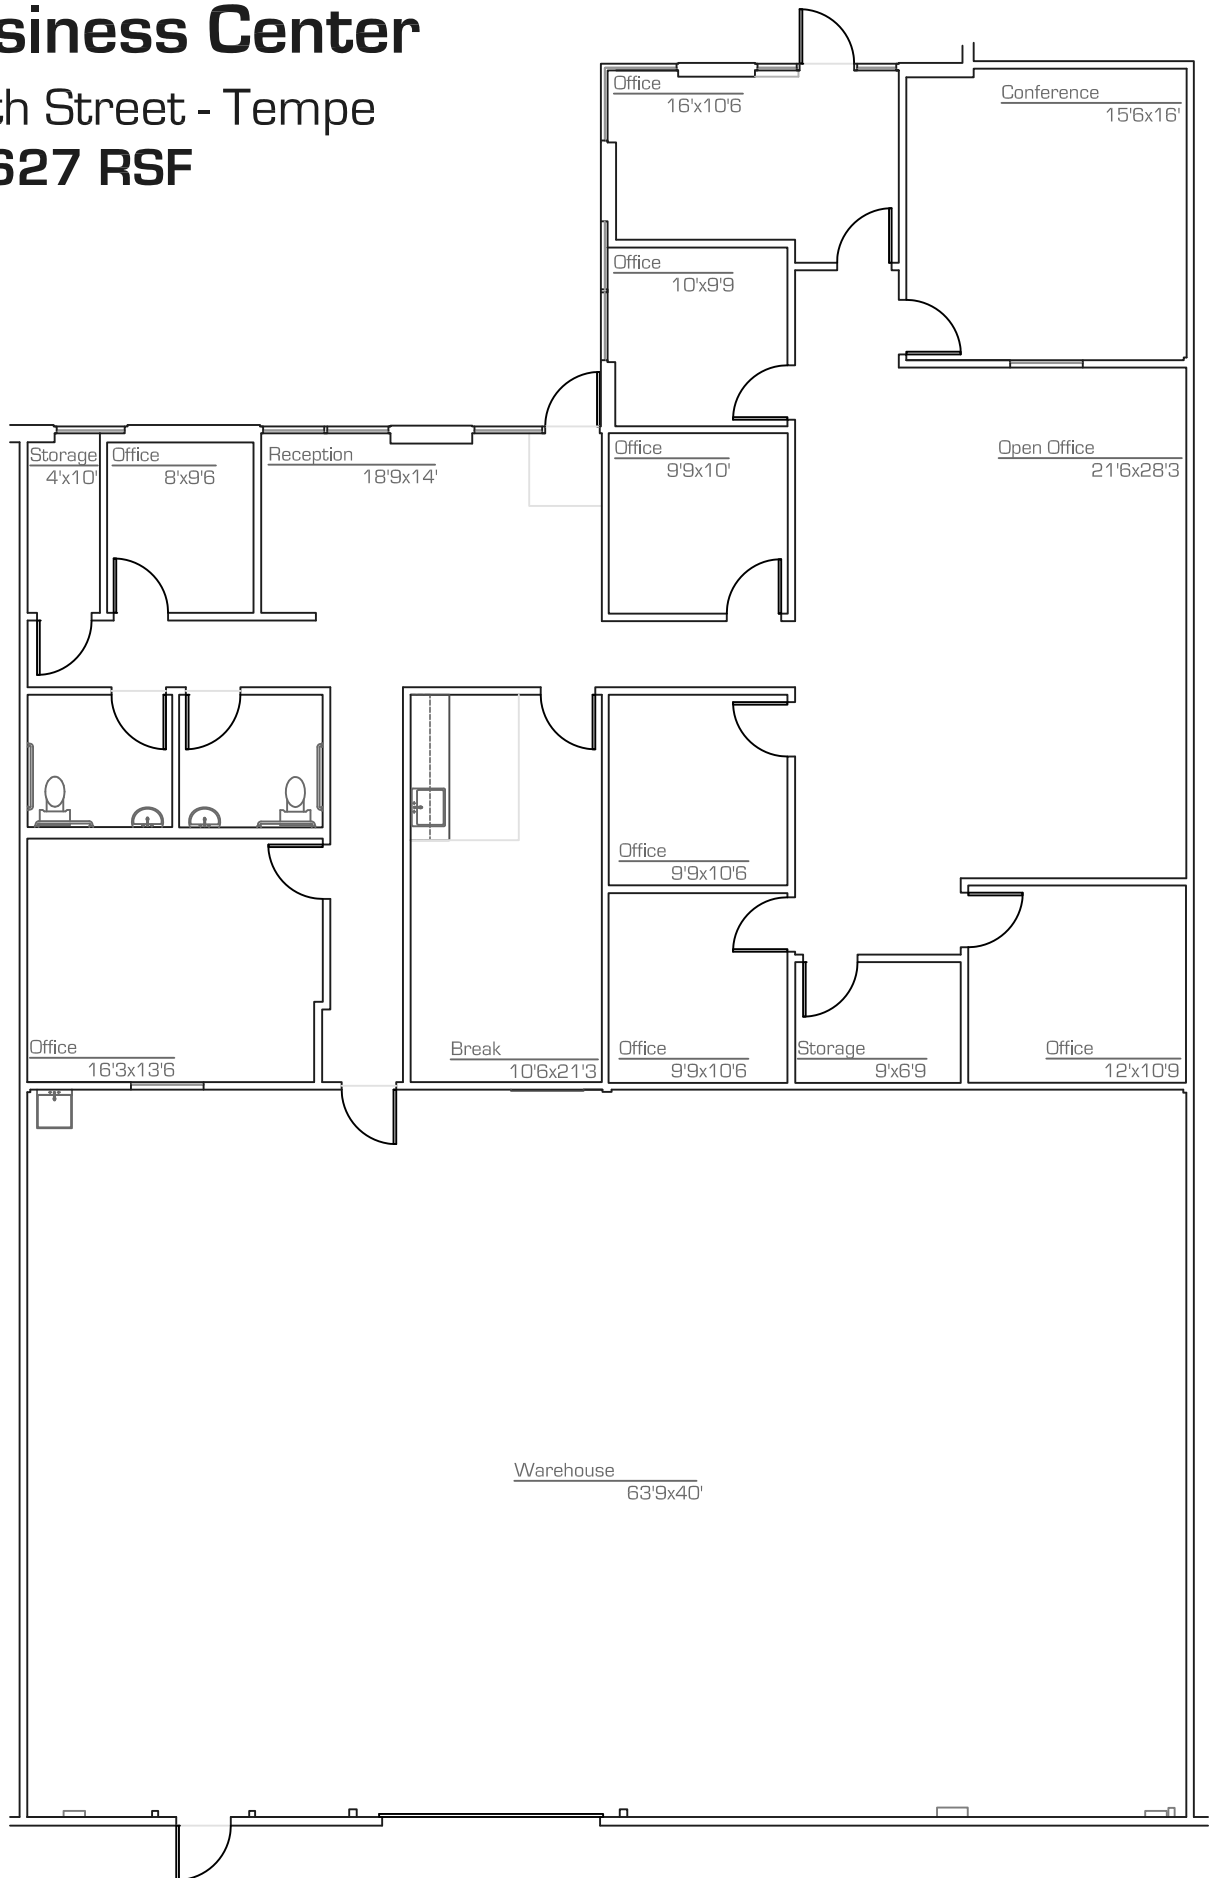

Airport Business Center

425 South 48th Street - Tempe

Suite 110 - 5,627 RSF

as-built

scale: nts
17.July.2009

*All dimensions are approximate
*All information is of general nature

precision**DIMENSIONS**

as built . space plans
architectural design