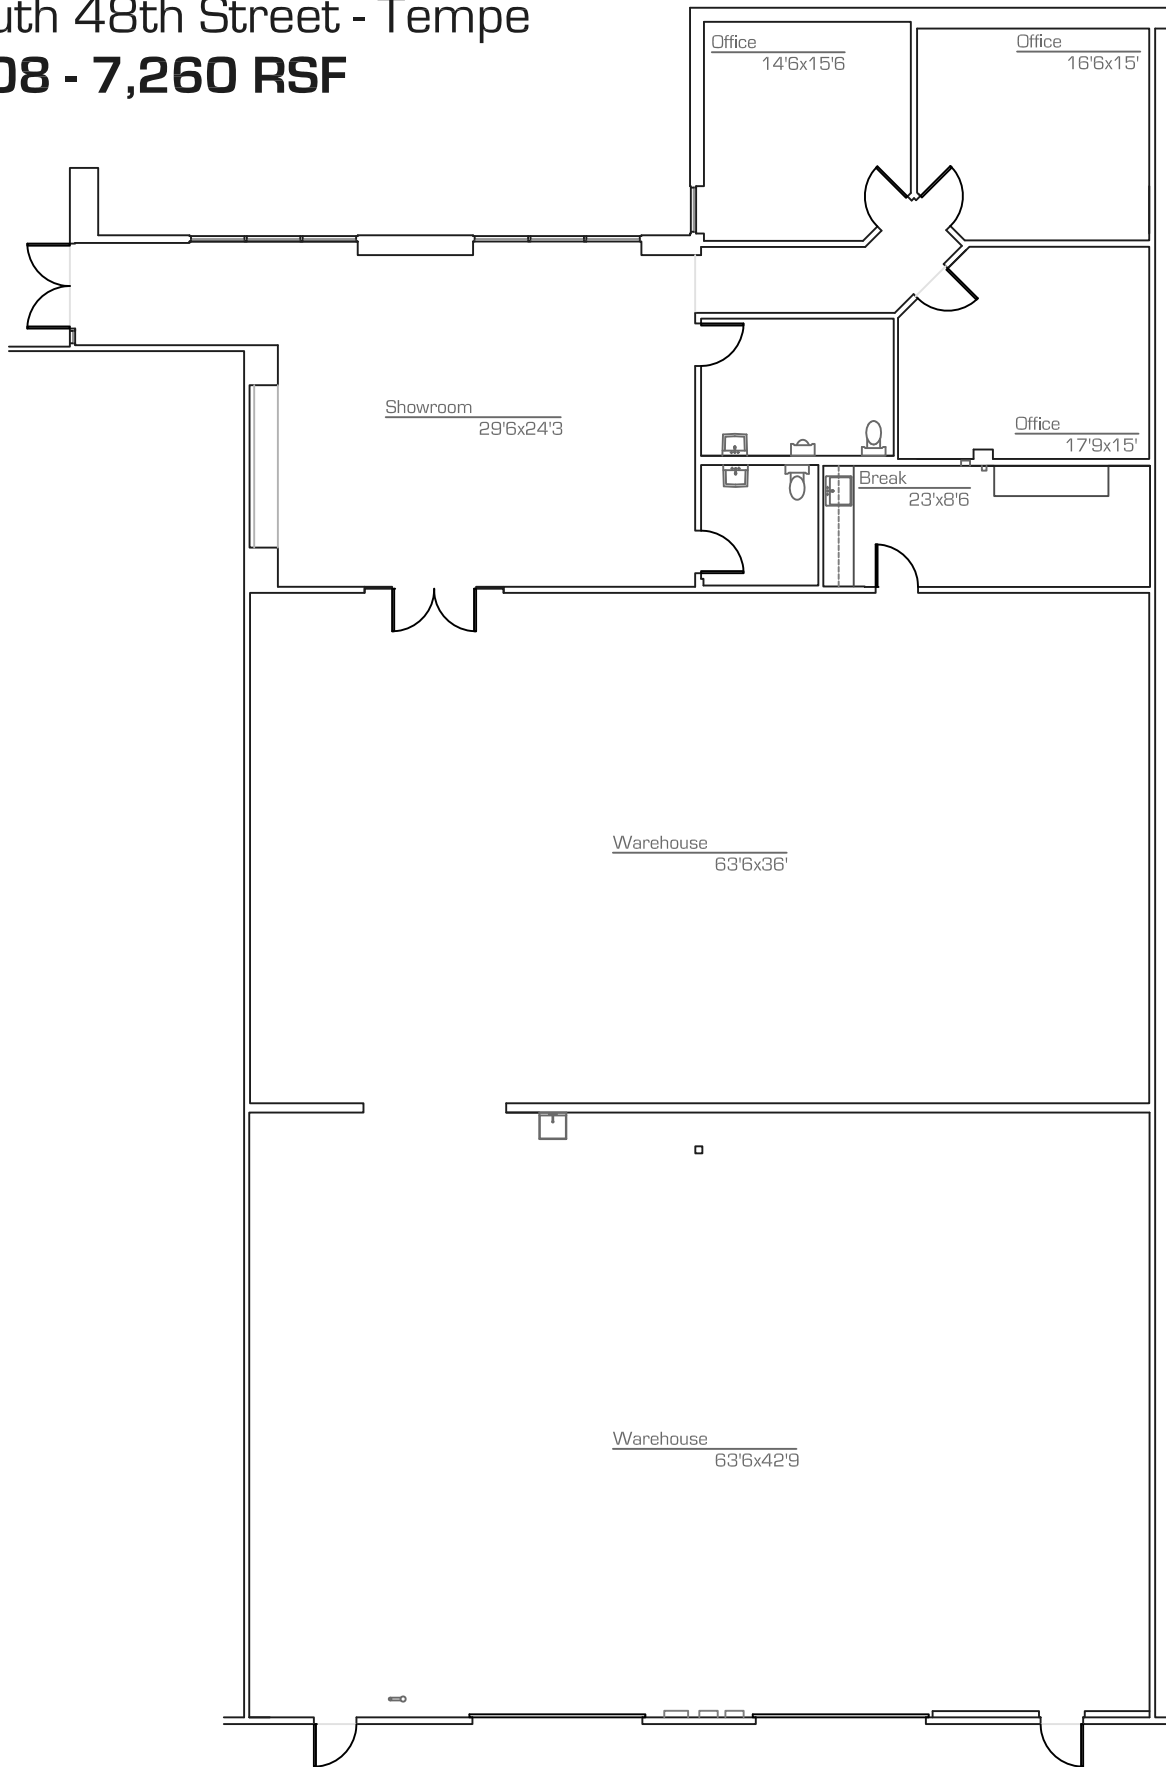

Airport Business Center

425 South 48th Street - Tempe
Suite 108 - 7,260 RSF

as-built

scale: nts
21.August.2009

*All dimensions are approximate
*All information is of general nature

precision**DIMENSIONS**

as built . space plans
architectural design