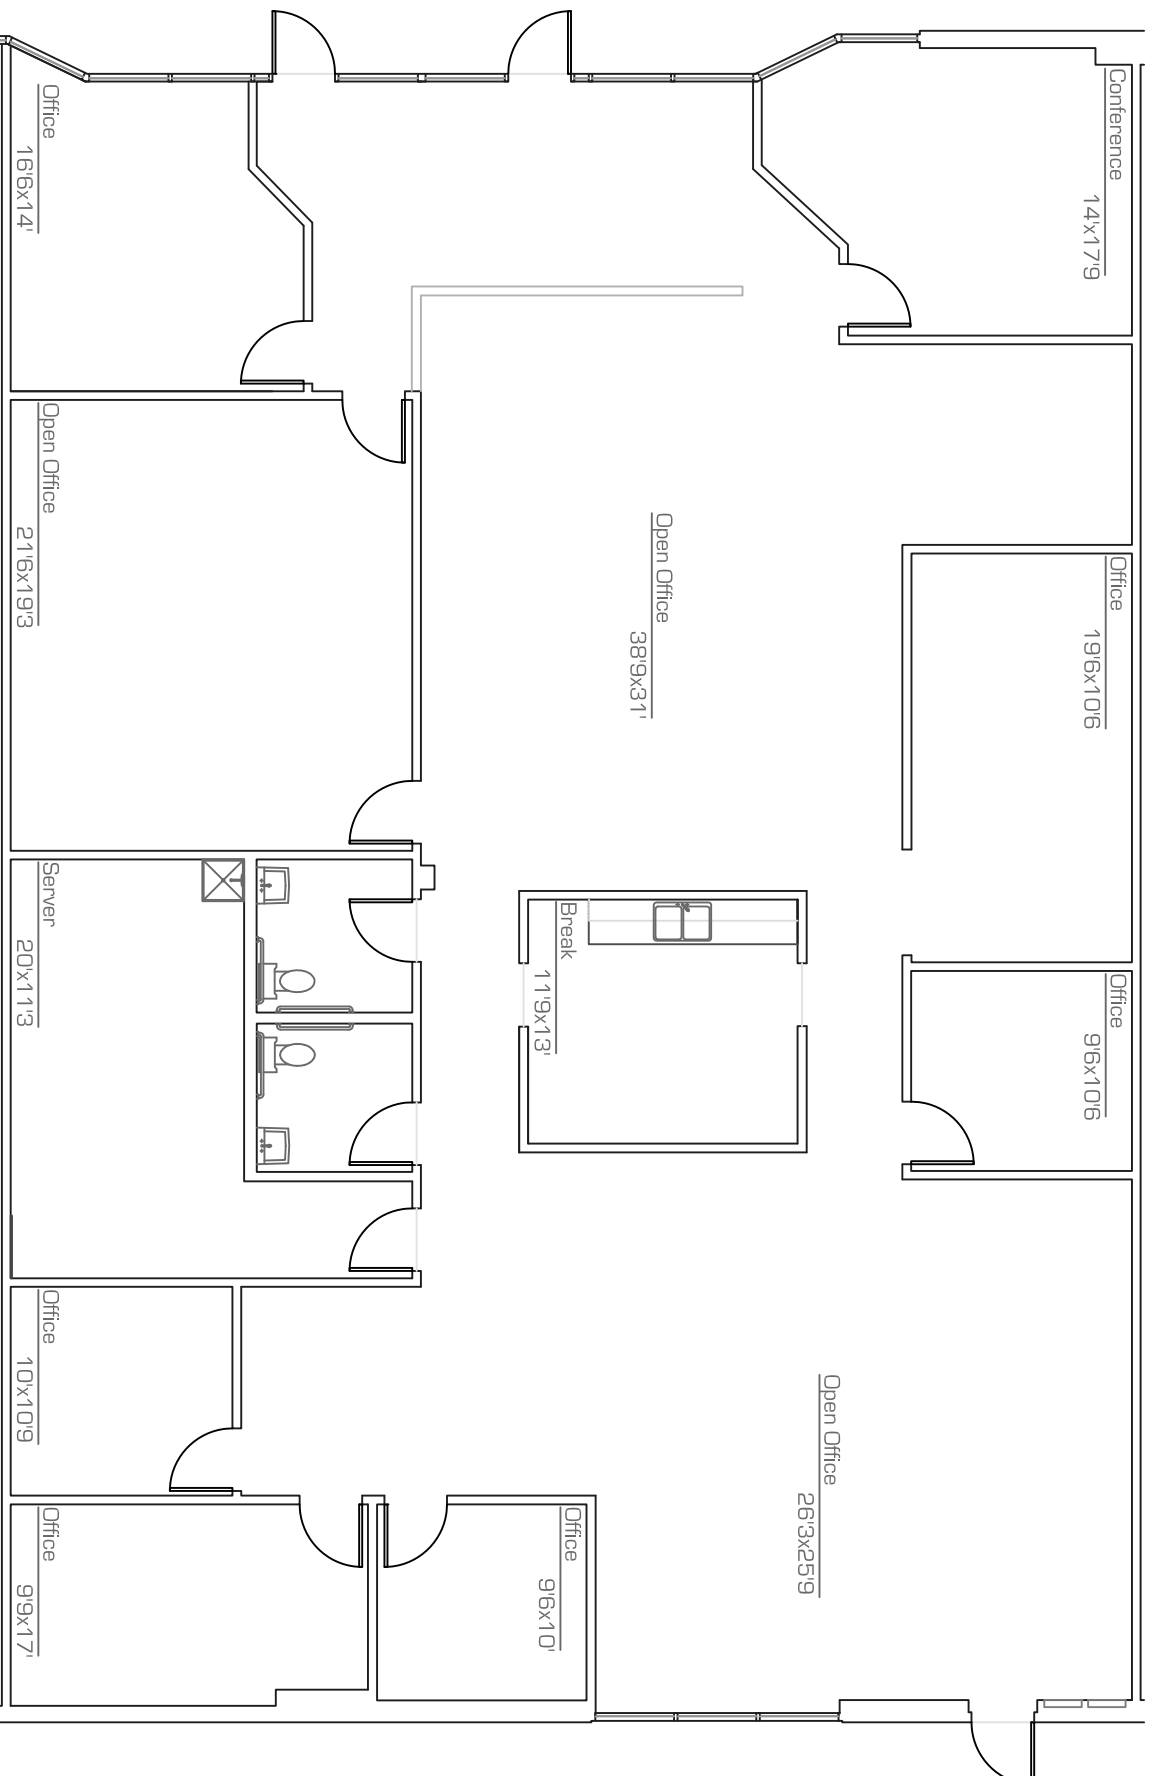

# Airport Business Center

415 South 48th Street

Suite 110 - 4,321 RSF

**as-built**

scale: nts

19.January.2010

\* All dimensions are approximate

\* All information is of general nature

**precision DIMENSIONS**

as built . space plans  
architectural design

602.790.6412