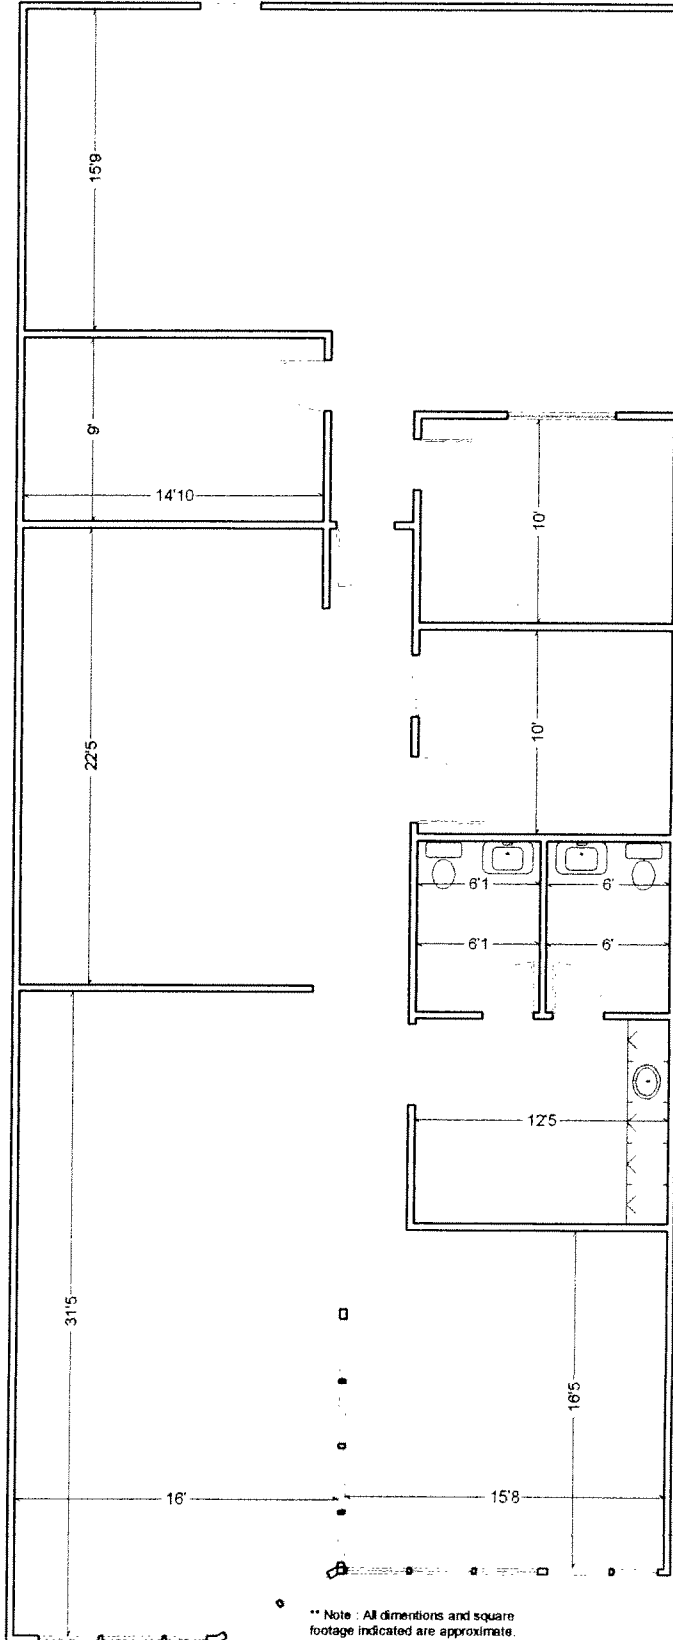

Airport Business Center

48th St. & University

Bldg. 315 suite 110

2560 sqft**

For leasing information contact:
(480) 303-8701

** Note : All dimensions and square
footage indicated are approximate.
Actual dimensions shall be field
verified.