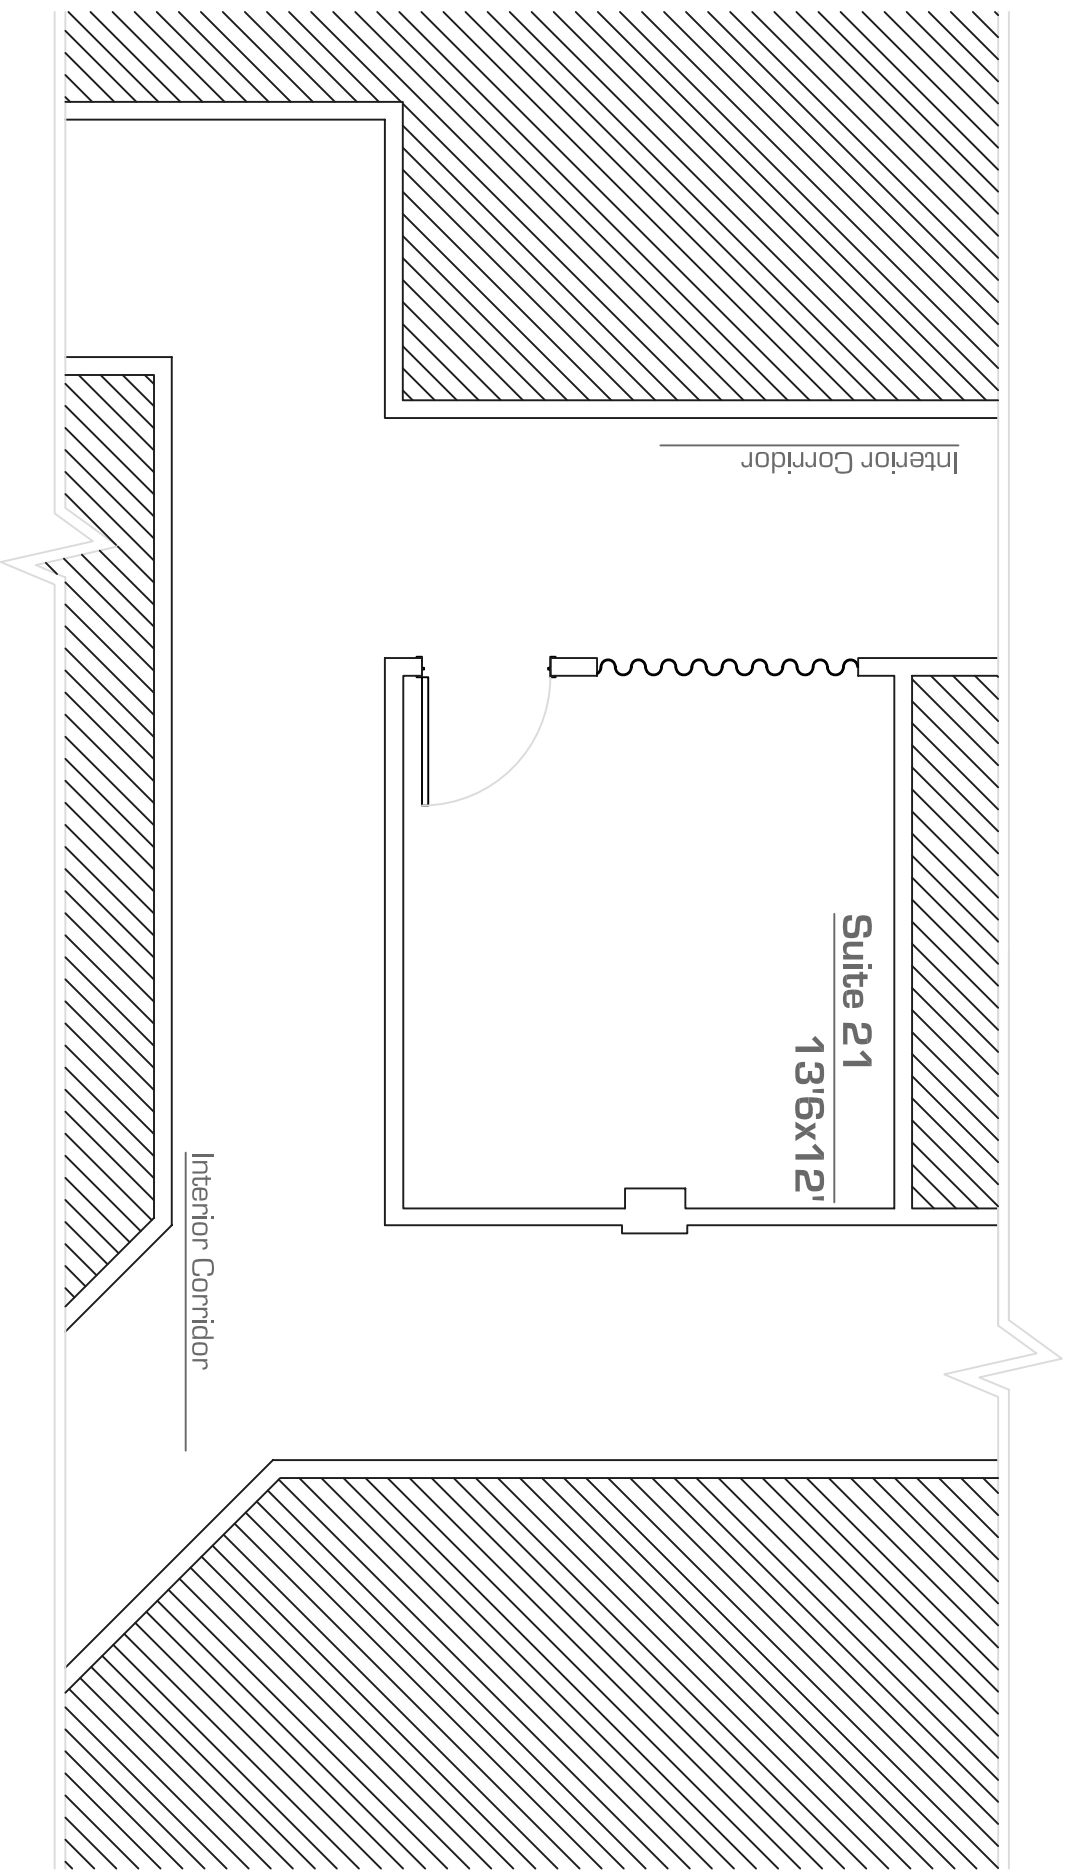

# Airport Business Center Executive Suites

637 South 48th Street . Tempe

Suite 21 - 187 RSF

**as-built**

scale: nts

19.january.2007

\*All dimensions are approximate and all information is of general nature.

precision **MEASUREMENTS**

as built . space plans  
architectural design

602.790.6412