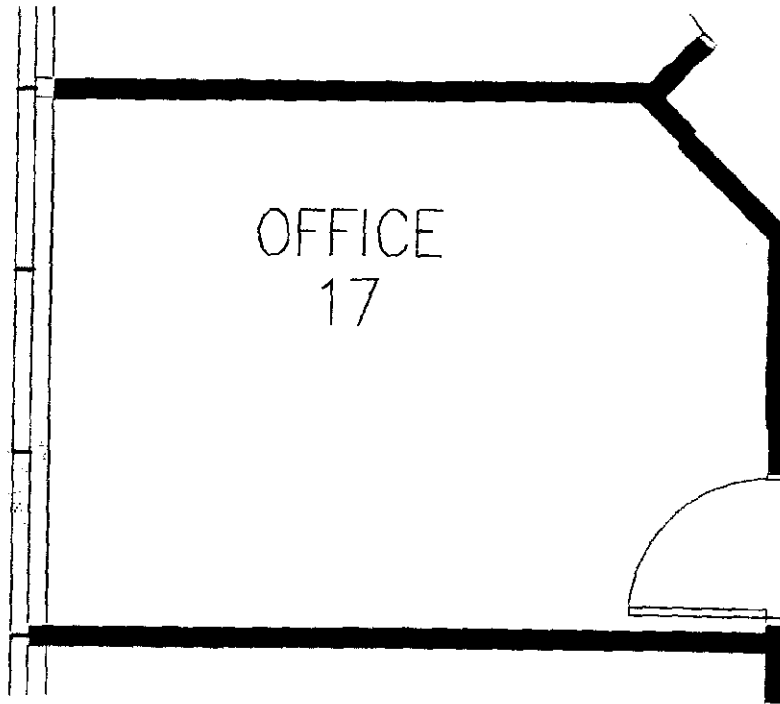

**Airport Business Center**  
**637 S. 48<sup>th</sup> Street**

SUITE: 17  
SQ. FEET: 236 S.F.  
SCALE: 1/4" = 1'-0"