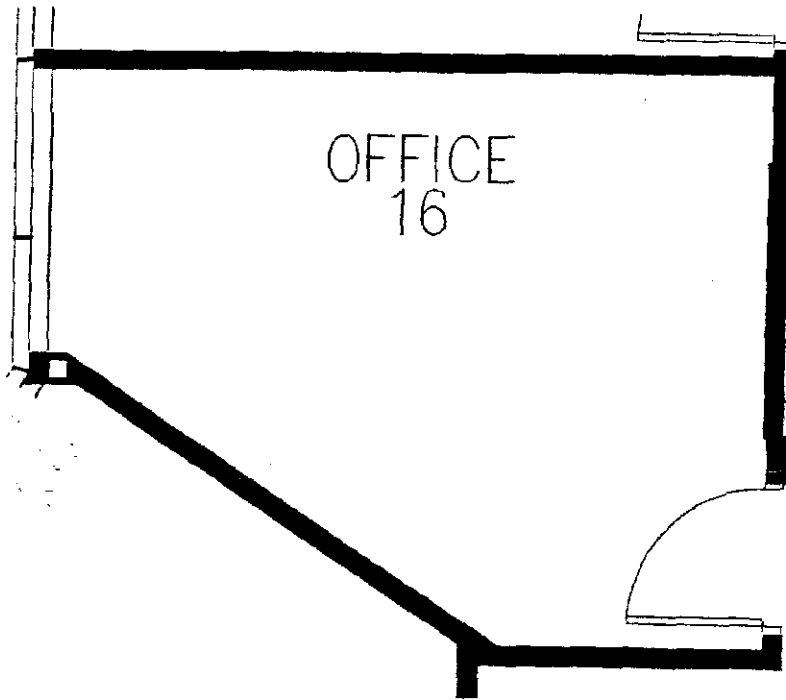

**Airport Business Center
637 S. 48th Street**

SUITE: 16
SQ. FEET: 220 S.F.
SCALE: 1/4" = 1'-0"