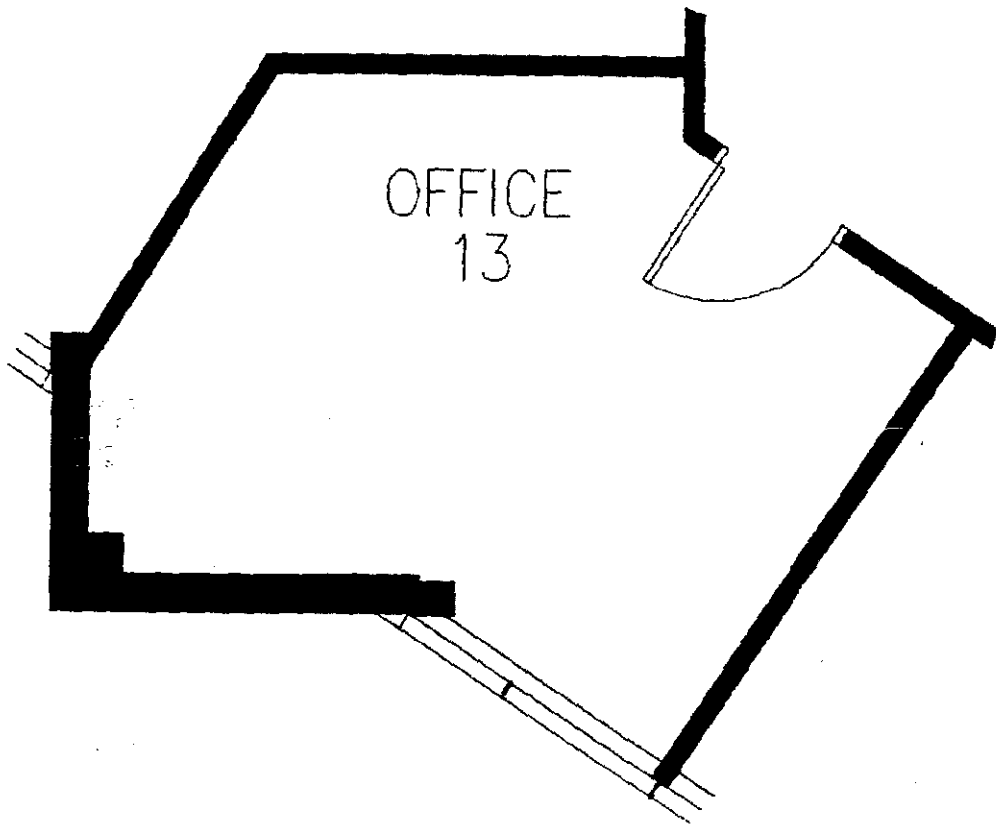

**Airport Business Center
637 S. 48th Street**

SUITE: 13
SQ. FEET: 244 S.F.
SCALE: 1/4" = 1'-0"