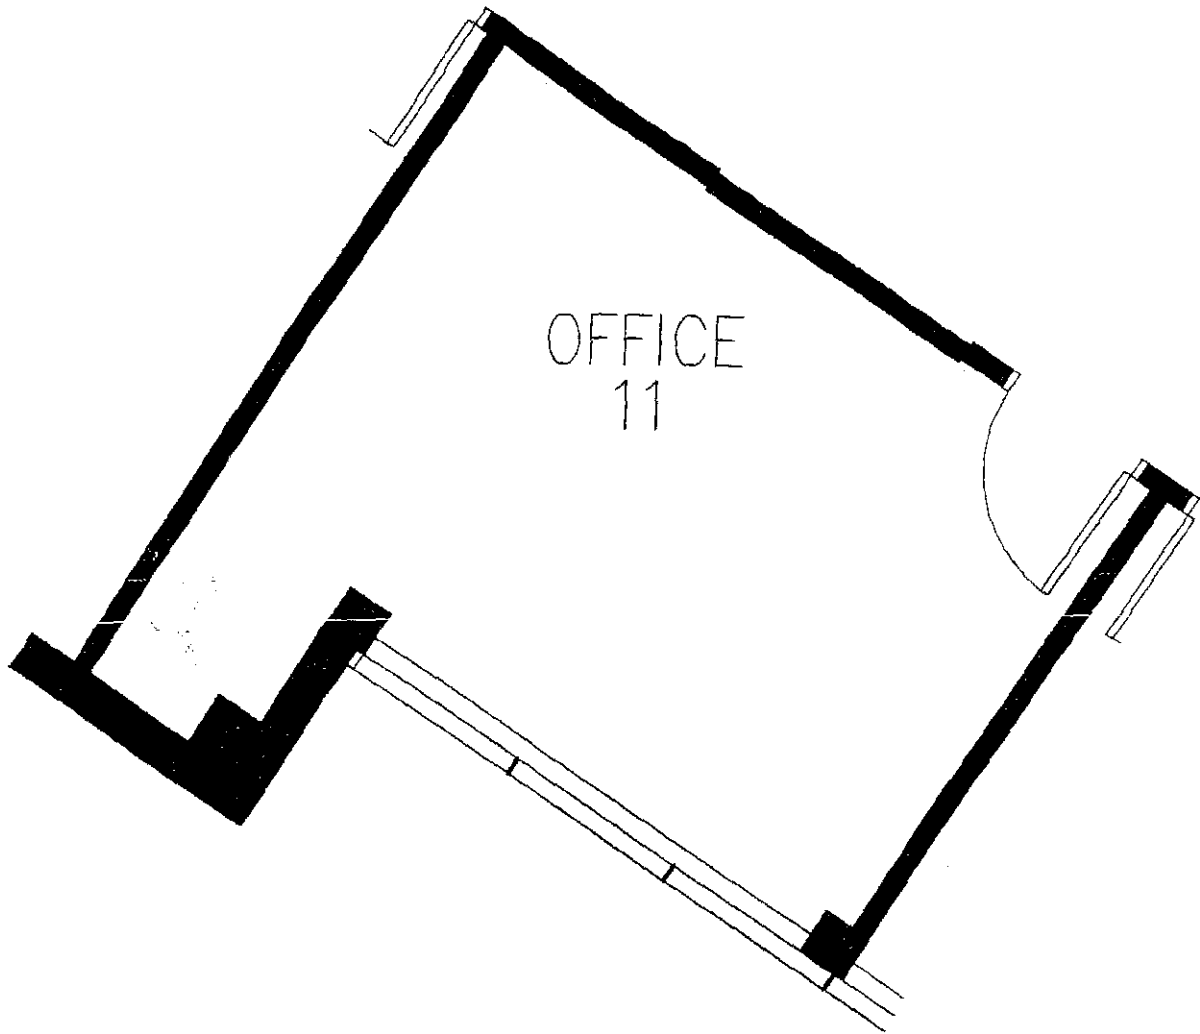

**Airport Business Center
637 S. 48th Street**

SUITE: 11
SQ. FEET: 266 S.F.
SCALE: 1/4" = 1'-0"