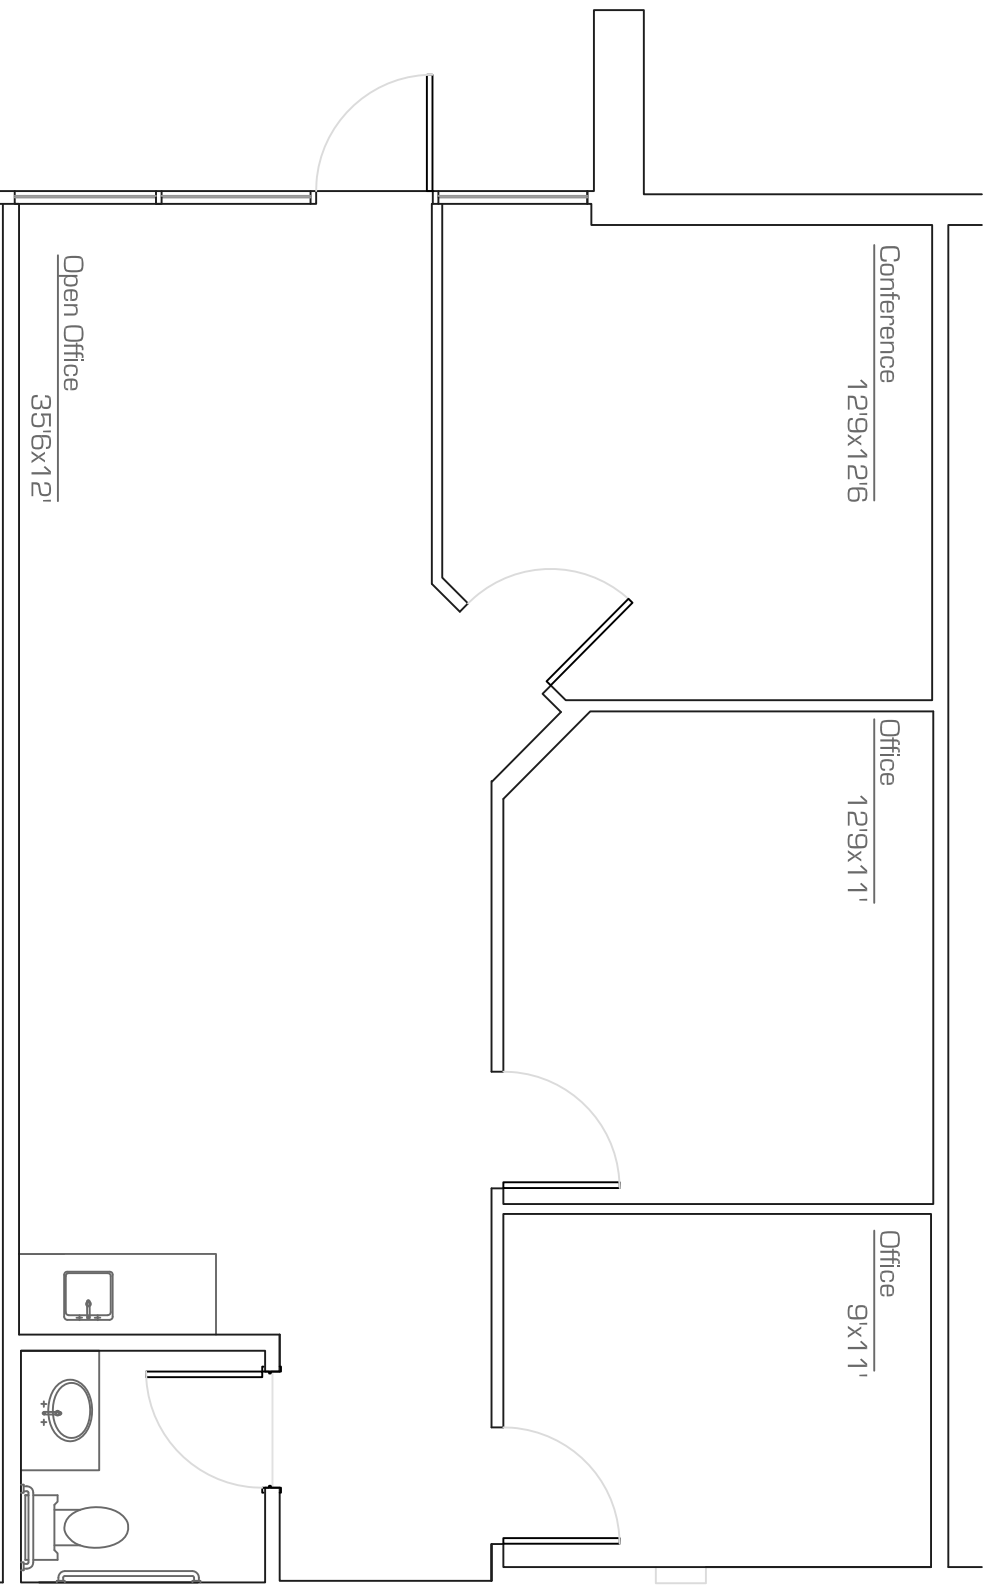

Airport Business Center

621 South 48th Street . Tempe

Suite 105 - 960 RSF

as-built

scale: nts

14.April.2009

*All dimensions are approximate
*All information is of general nature.

precision **DIMENSIONS**