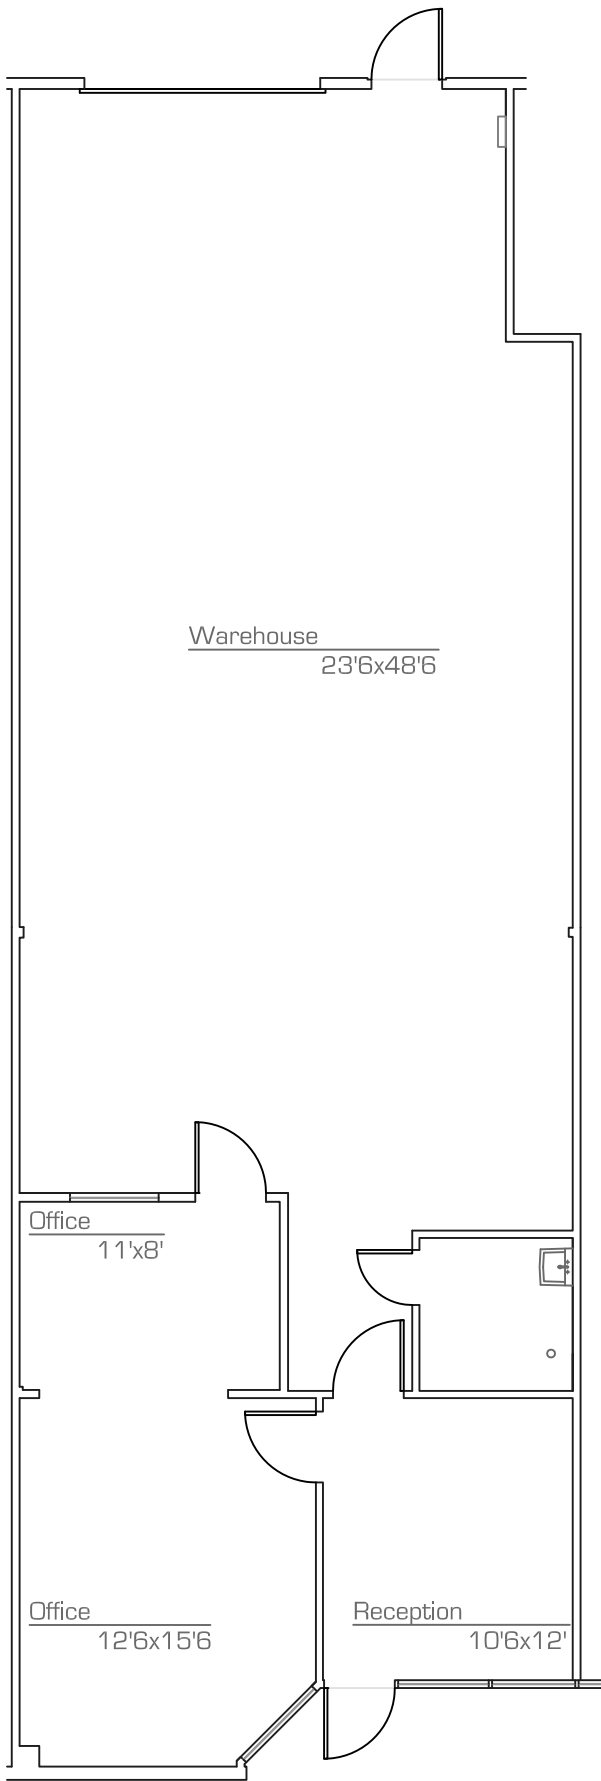

Airport Business Center

607 South 48th Street . Tempe

Suite 104 - 1,728 RSF

as-built

scale: nts
3.May.2010

*All dimensions are approximate
*All information is of general nature

precision**DIMENSIONS**

as built . space plans
architectural design