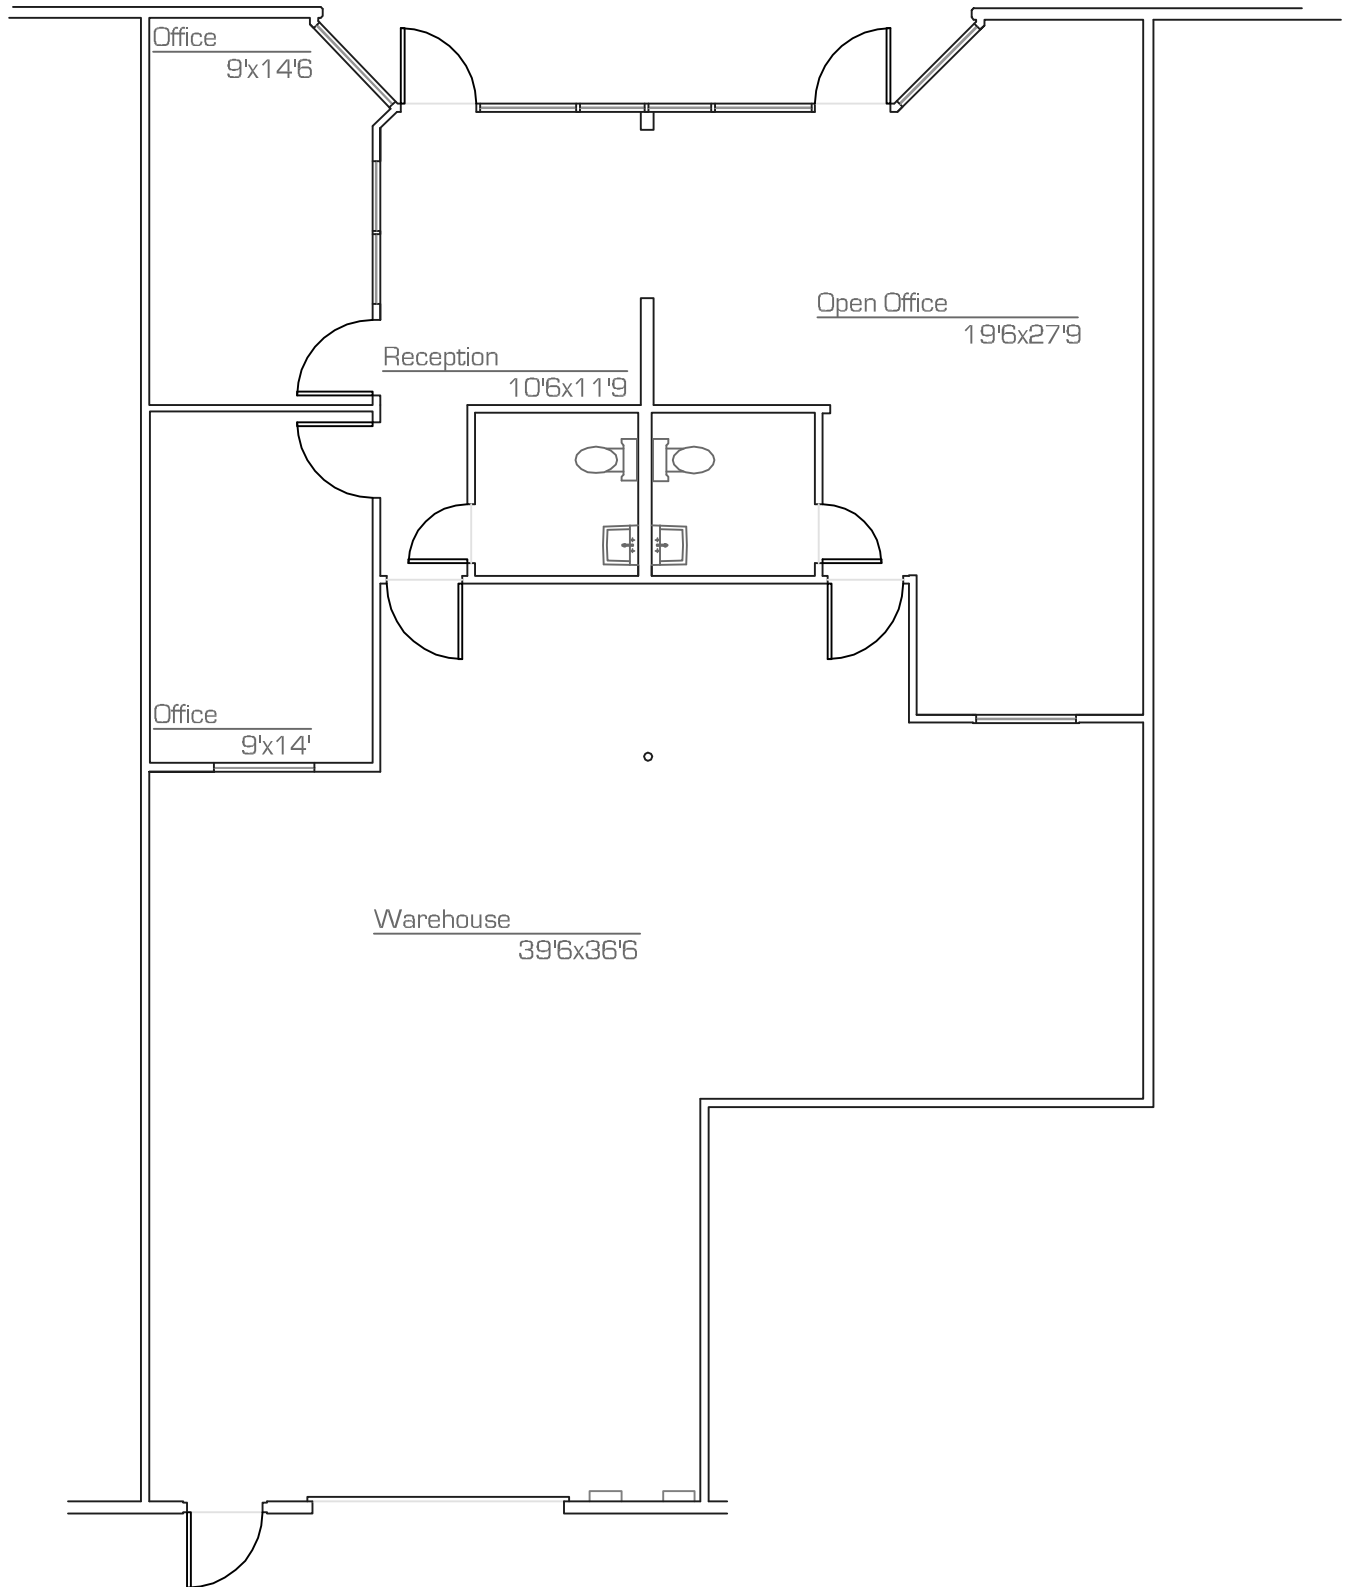

Airport Business Center

549 South 48th Street - Tempe

Suite 105 - 2,400 RSF

as-built

scale: nts
3.June.2009

*All dimensions are approximate
*All information is of general nature

precision**DIMENSIONS**

as built . space plans
architectural design