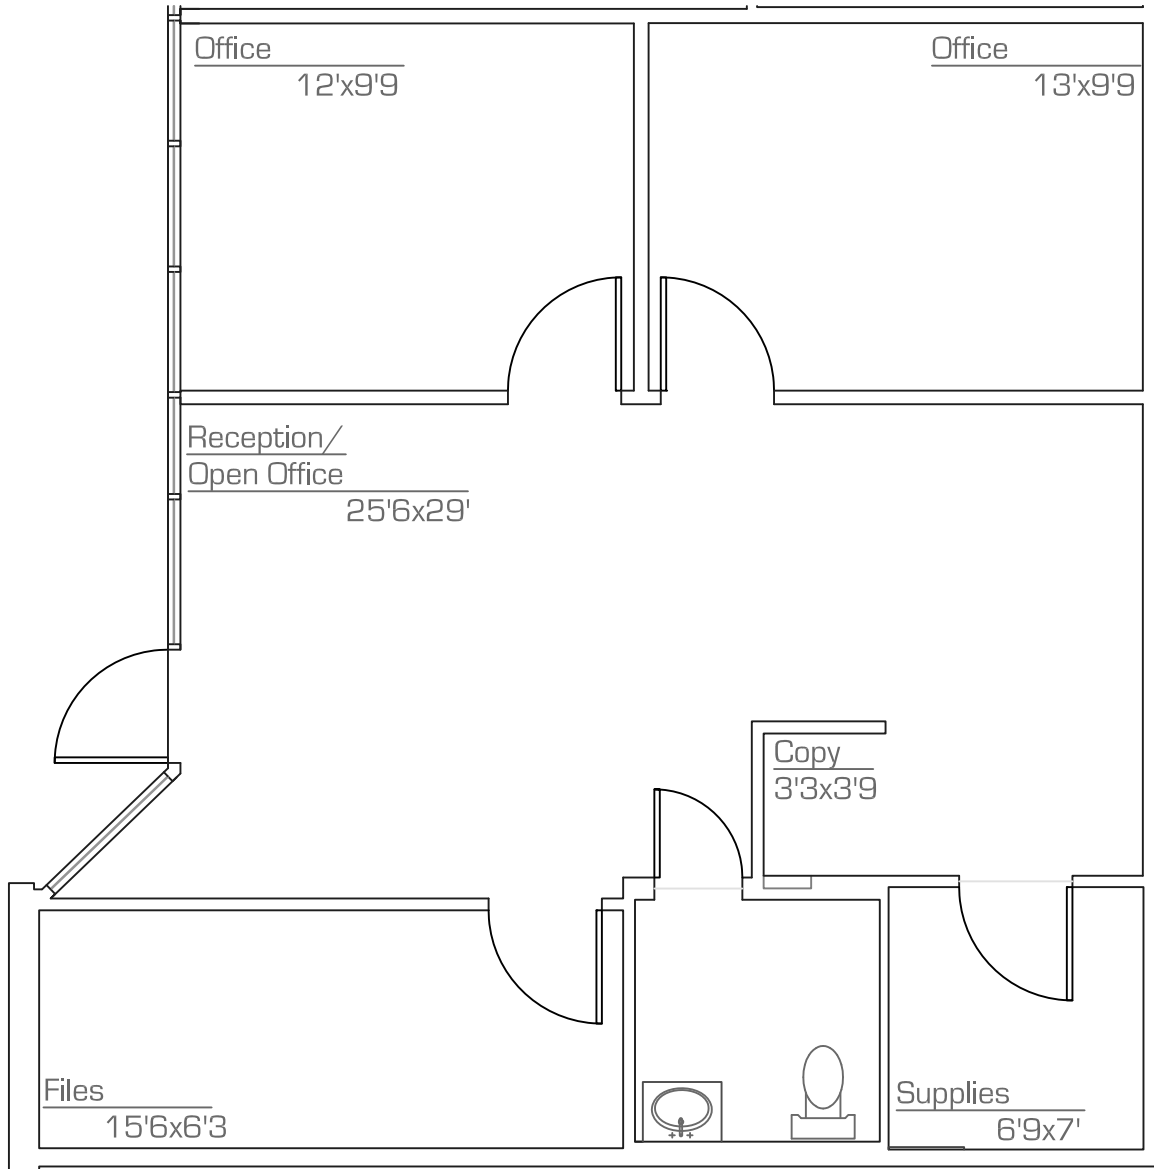

Airport Business Center

509 South 48th Street . Tempe

Suite 103 - 862 RSF

as-built

scale: nts
3.May.2011

*All dimensions are approximate at $\pm 3"$
*All information is of general nature

precision**DIMENSIONS**

as built . space plans
architectural design

602.790.6412