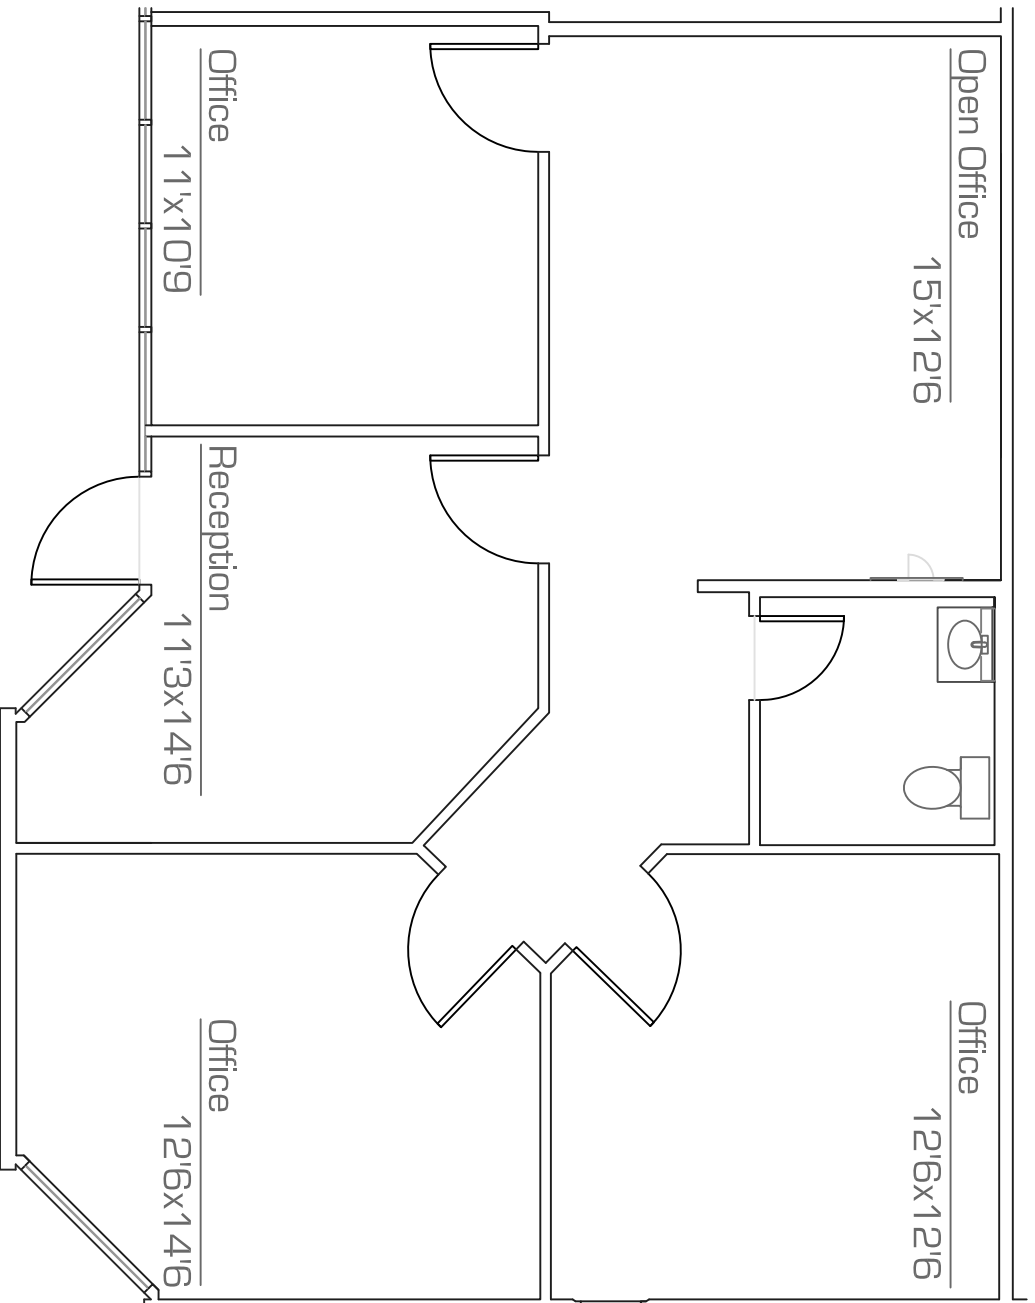

Airport Business Center

437 South 48th Street . Tempe
Suite 107 - 1,008 RSF

as-built

scale: nts

11.May.2010

*All dimensions are approximate and all information is of general nature.

precision **DIMENSIONS**

as built . space plans
architectural design

602.790.6412