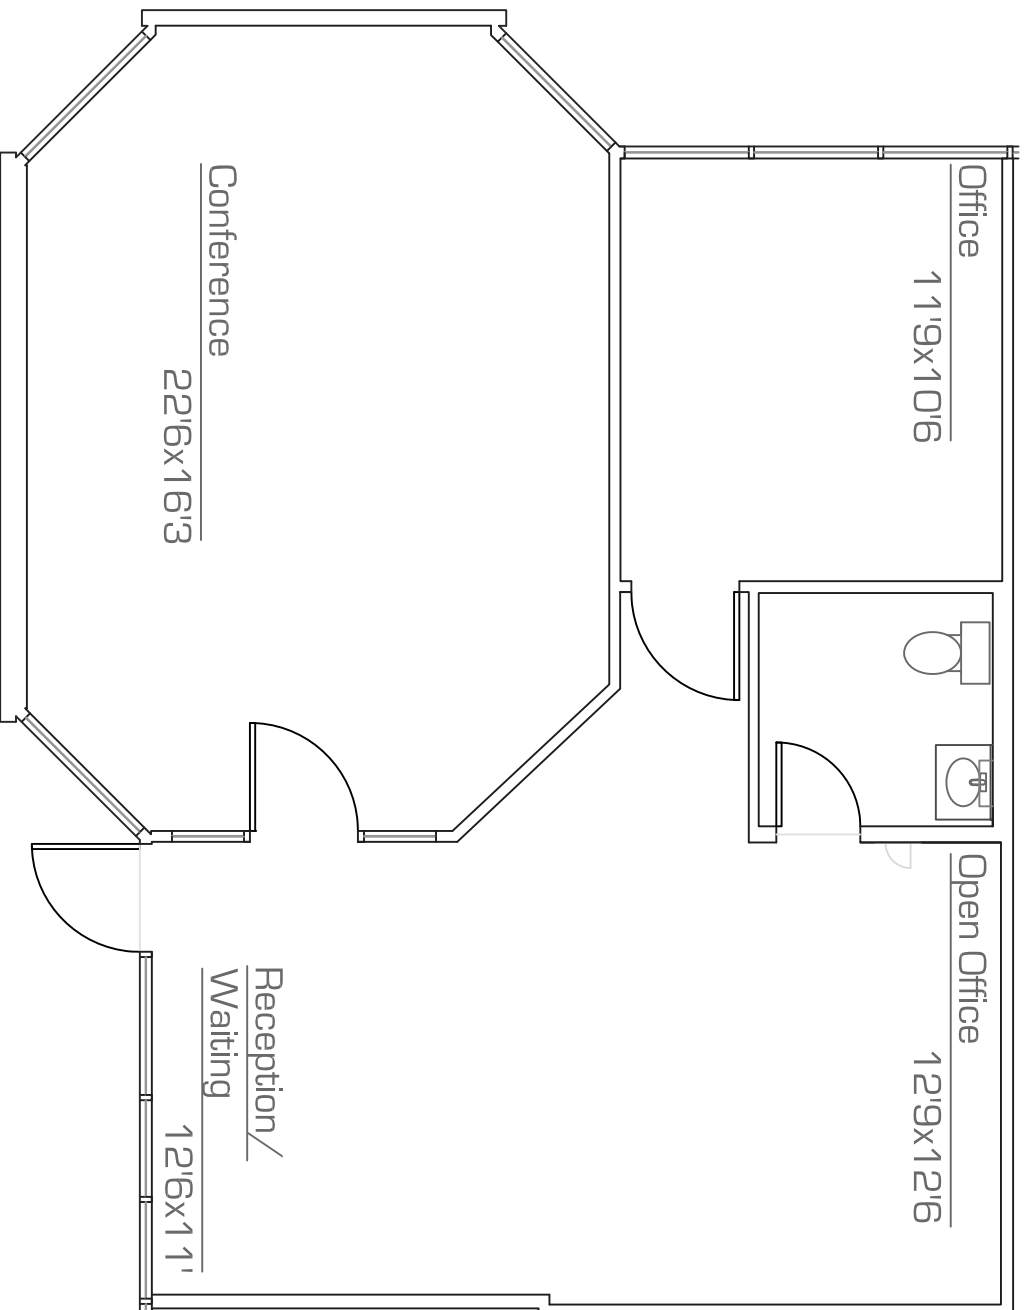

Airport Business Center

437 South 48th Street . Tempe
Suite 106 - 1,008 RSF

as-built

scale: nts

September.2011

* All dimensions are approximate at ± 3"
* All information is of general nature

precision **DIMENSIONS**
as built . space plans
architectural design
602.790.6412