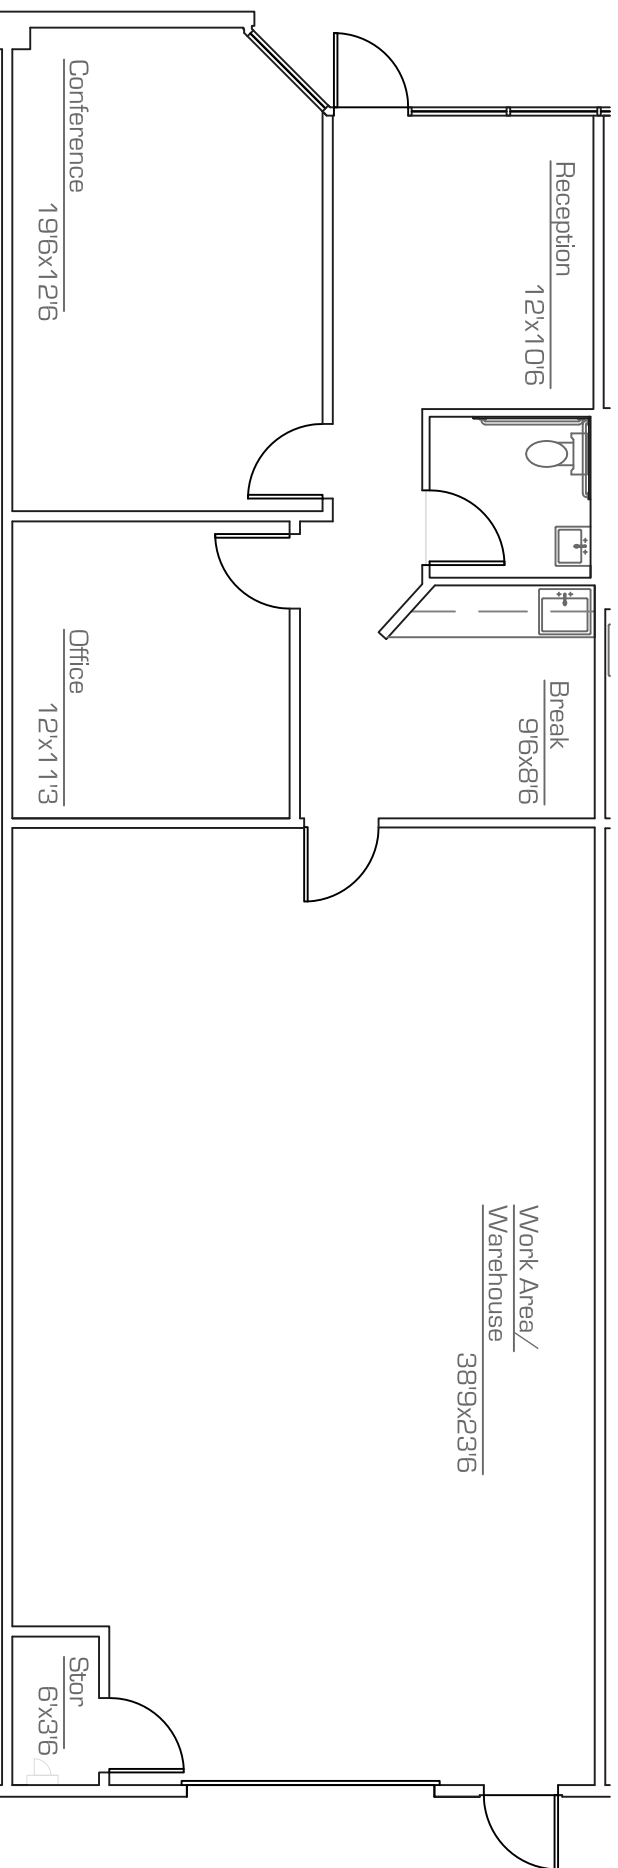

Airport Business Center

437 South 48th Street . Tempe

Suite 104 - 1,749 RSF

space plan

scale: nts

25.March.2009

*All dimensions are approximate and all information is of general nature.

precision DIMENSIONS

as built . space plans
architectural design

6 0 2 . 7 9 0 . 6 4 1 2