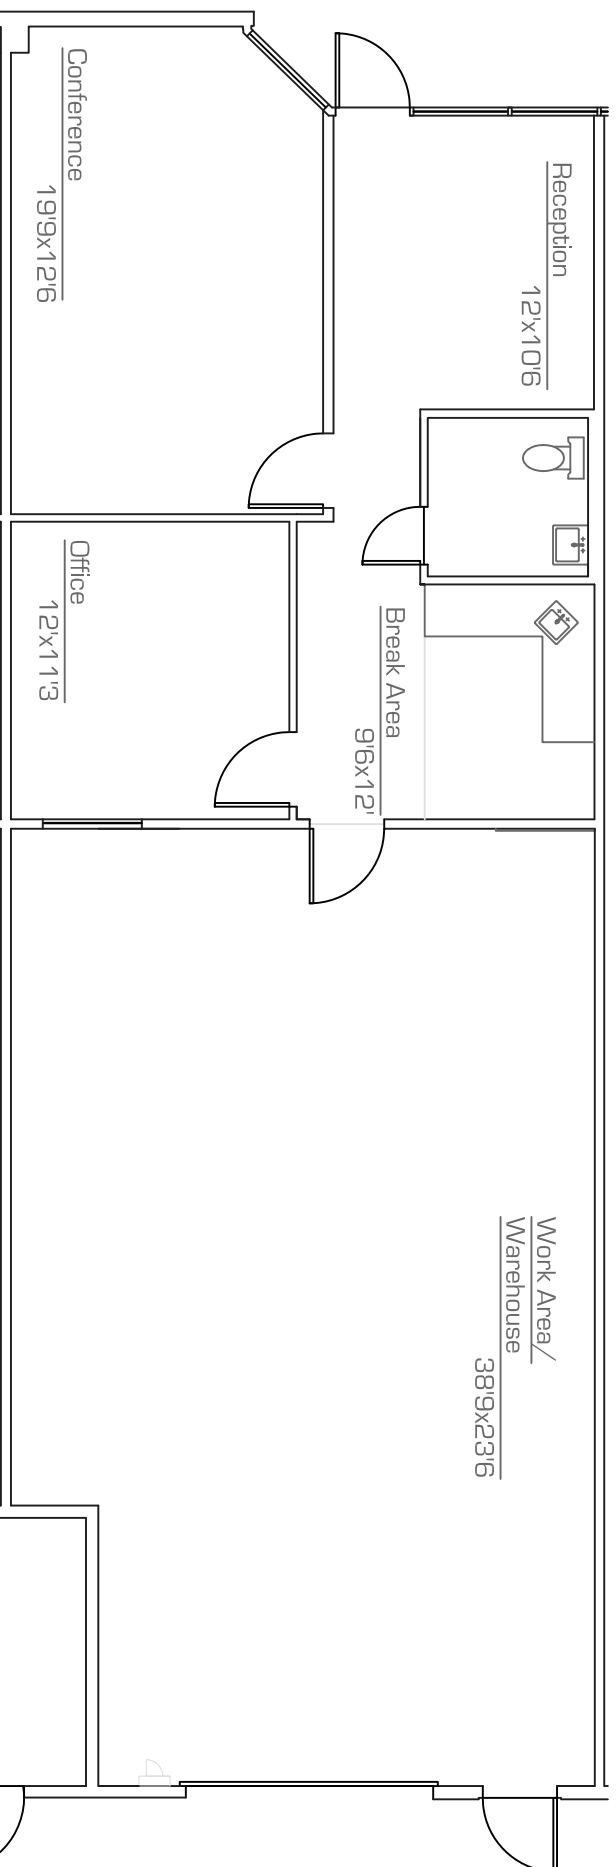

Airport Business Center

437 South 48th Street . Tempe

Suite 102 - 1,710 RSF

space plan

scale: nts

25.March.2009

*All dimensions are approximate and all information is of general nature.

precision DIMENSIONS

as built . space plans
architectural design

6 0 2 . 7 9 0 . 6 4 1 2