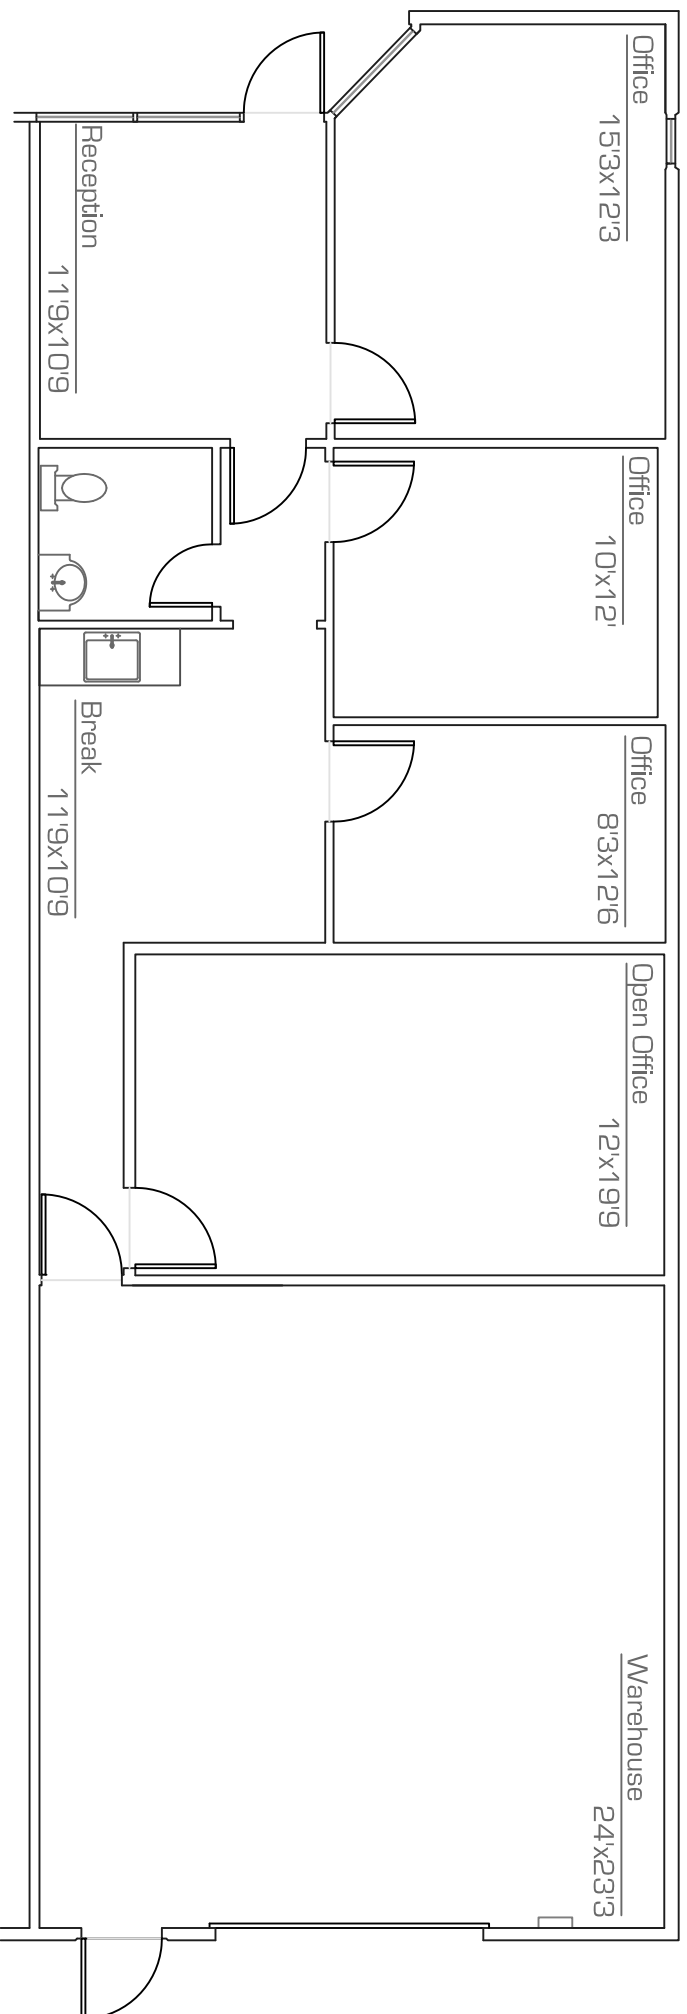

Airport Business Center

437 South 48th Street - Tempe

Suite 101 - 1,728 RSF

as-built

scale: nts

22.July.2009

* All dimensions are approximate

* All information is of general nature

precision **DIMENSIONS**

as built . space plans
architectural design

602.790.6412